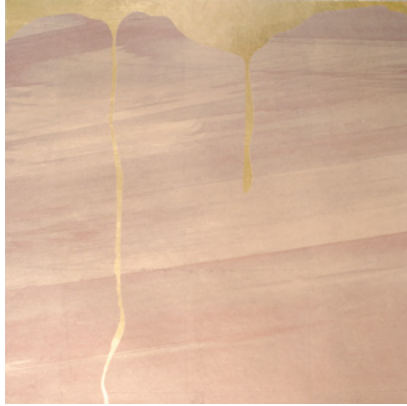

# SATORI

Tear Sheet

Satori features a striking metallic line that is inspired by Kintsugi.

ECHO

FIR

MOUNTAIN

PLATEAU

WILDFIRE