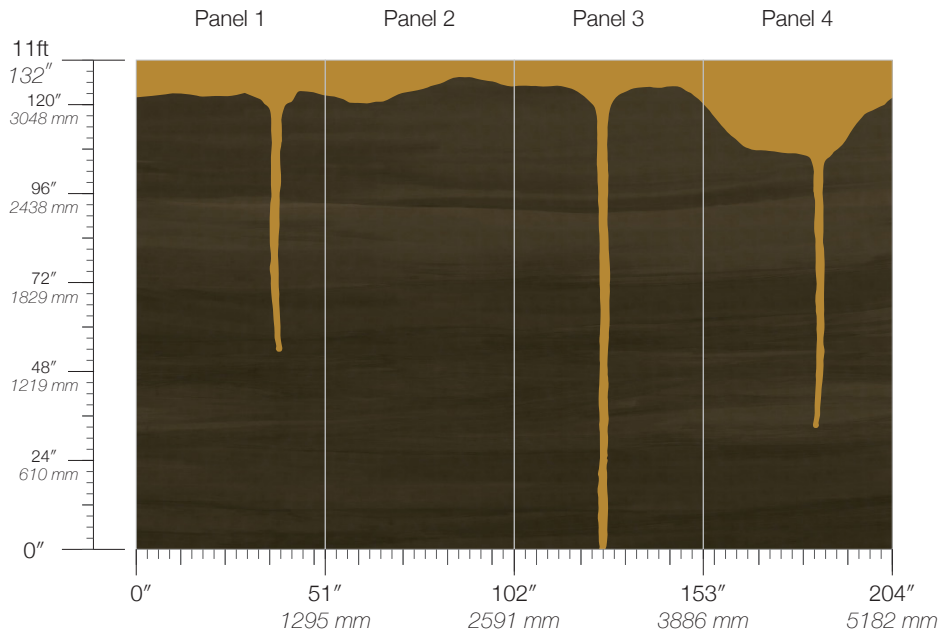

Satori Zenith

Suitable for residential and commercial projects

COLOR
Zenith

STOCK
Made to order

REPEAT
Non-repeating

CONTACT
sales@calicowallpaper.com
+1 718 243 1705
57 Lispenard Street
New York, NY 10013 USA

ITEM
1812

MINIMUM
1 panel

LEAD TIME
4 weeks to print

CONTENT
Type II Vinyl

MAINTENANCE
Water-based cleanser

ORIGIN
USA

DISCLAIMER
Panel maps represent mural artwork only. Reference the physical sample for color and texture.

PANEL WIDTH
51" / 1295 mm trimmed

FLAMMABILITY
ASTM E84 Adhered Class A

DETAILS
Custom options available

PANEL HEIGHT
132" / 3353 mm standard

ENVIRONMENTAL
Recycled Content, Phthalate Free

PRICE
Available upon request