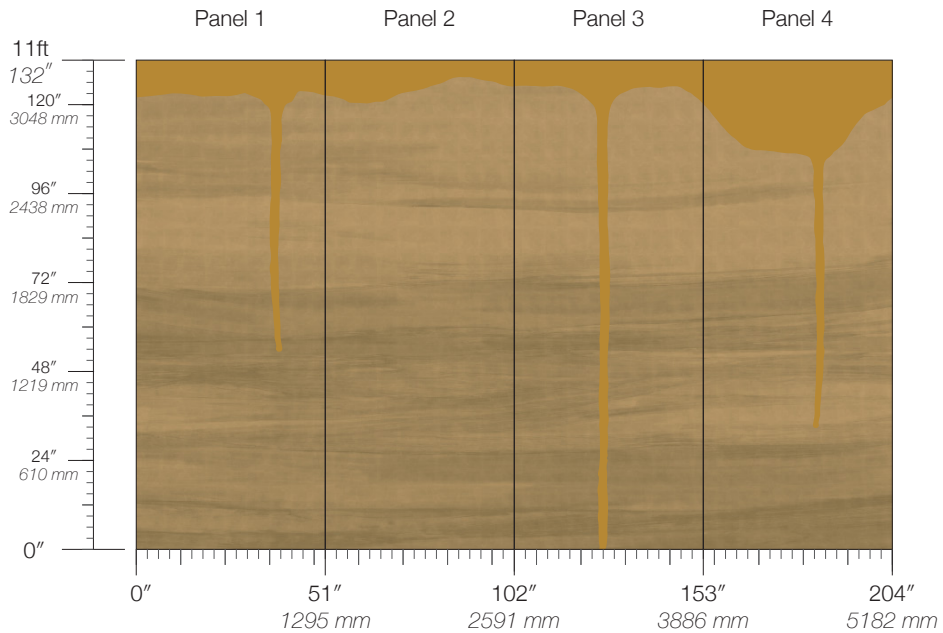

Satori Plateau

Suitable for residential and commercial projects

COLOR
Plateau

STOCK
Made to order

REPEAT
Non-repeating

CONTACT
sales@calicowallpaper.com
+1 718 243 1705
57 Lispenard Street
New York, NY 10013 USA

ITEM
1810

MINIMUM
1 panel

LEAD TIME
4 weeks to print

CONTENT
Type II Vinyl

MAINTENANCE
Water-based cleanser

ORIGIN
USA

DISCLAIMER
Panel maps represent mural artwork only. Reference the physical sample for color and texture.

PANEL WIDTH
51" / 1295 mm trimmed

FLAMMABILITY
ASTM E84 Adhered Class A

DETAILS
Custom options available

PANEL HEIGHT
132" / 3353 mm standard

ENVIRONMENTAL
Recycled Content, Phthalate Free

PRICE
Available upon request