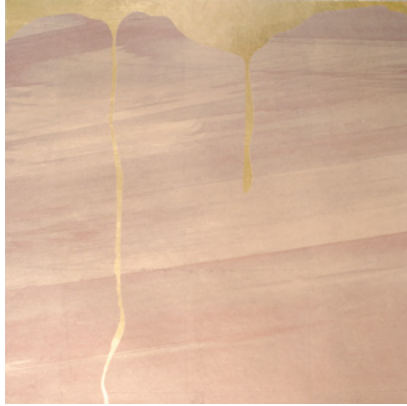

Calico

SATORI

Tear Sheet

Satori features a striking metallic line that is inspired by Kintsugi.

ECHO

FIR

MOUNTAIN

PLATEAU

WILDFIRE

ZENITH

Satori Plateau

Suitable for residential and commercial projects

COLOR
Plateau

STOCK
Made to order

REPEAT
Non-repeating

CONTACT
sales@calicowallpaper.com
+1 718 243 1705
57 Lispenard Street
New York, NY 10013 USA