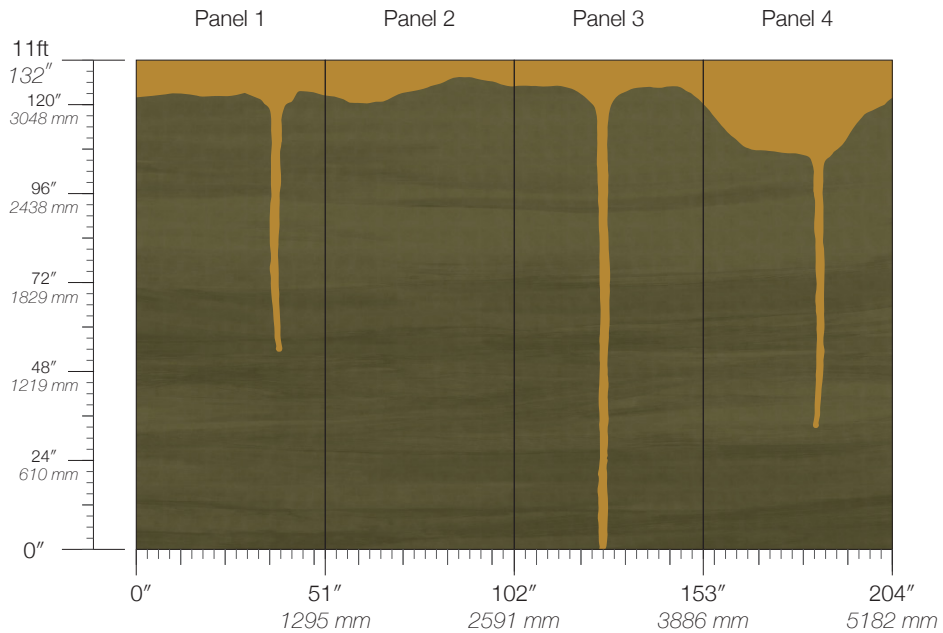

Satori Fir

Suitable for residential and commercial projects

COLOR
Fir

STOCK
Made to order

REPEAT
Non-repeating

CONTACT
sales@calicowallpaper.com
+1 718 243 1705
57 Lispenard Street
New York, NY 10013 USA

ITEM
1808

MINIMUM
1 panel

LEAD TIME
4 weeks to print

CONTENT
Type II Vinyl

MAINTENANCE
Water-based cleanser

ORIGIN
USA

DISCLAIMER
Panel maps represent mural artwork only. Reference the physical sample for color and texture.

PANEL WIDTH
51" / 1295 mm trimmed

FLAMMABILITY
ASTM E84 Adhered Class A

DETAILS
Custom options available

PANEL HEIGHT
132" / 3353 mm standard

ENVIRONMENTAL
Recycled Content, Phthalate Free

PRICE
Available upon request