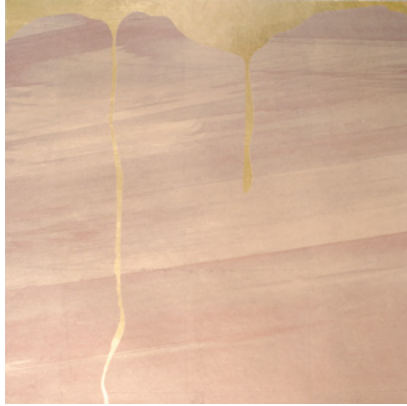

Calico

SATORI

Tear Sheet

Satori features a striking metallic line that is inspired by Kintsugi.

ECHO

FIR

MOUNTAIN

PLATEAU