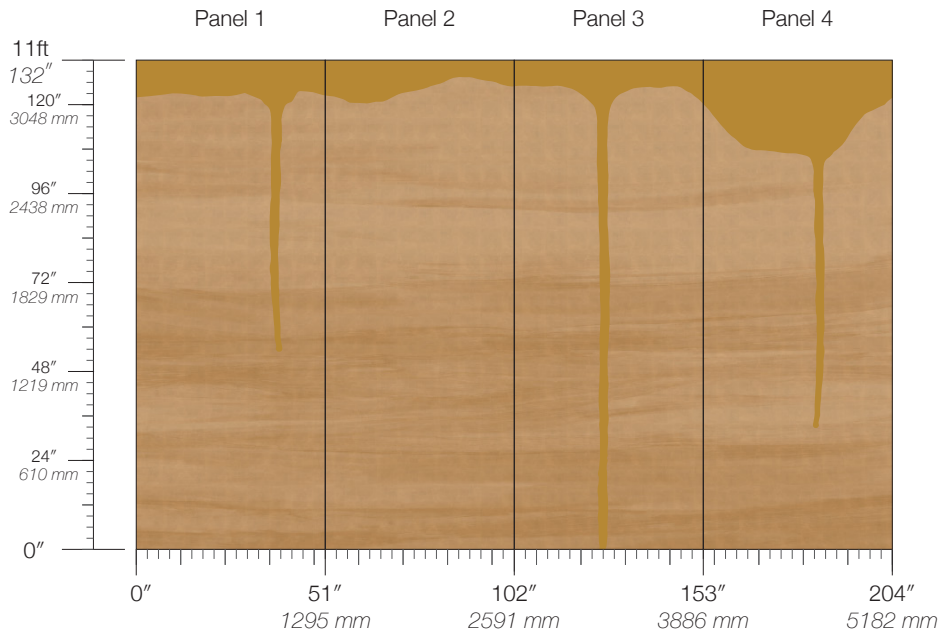

# Satori Echo

Suitable for residential and commercial projects

**COLOR**  
Echo

**ITEM**  
1807

**CONTENT**  
Type II Vinyl

**PANEL WIDTH**  
51" / 1295 mm trimmed

**PANEL HEIGHT**  
132" / 3353 mm standard

**DISCLAIMER**  
Panel maps represent mural artwork only. Reference the physical sample for color and texture.