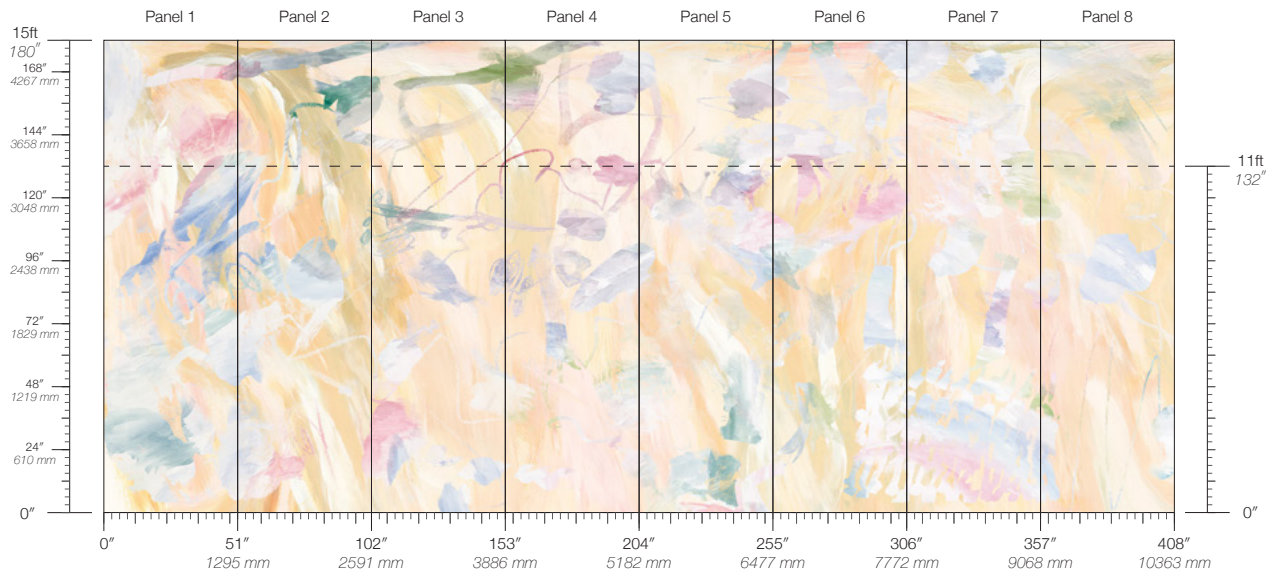

Reverie Wonder

Suitable for residential and commercial projects

COLOR
Wonder

STOCK
Made to order

REPEAT
Non-repeating

CONTACT
sales@calicowallpaper.com
+1 718 243 1705
57 Lispenard Street
New York, NY 10013 USA

ITEM
4007

MINIMUM
1 panel

LEAD TIME
4 weeks to print

CONTENT
Type II PVC-Free TPO

MAINTENANCE
Water-based cleanser

ORIGIN
USA

DISCLAIMER
Panel maps represent mural artwork only. Reference the physical sample for color and texture.

PANEL WIDTH
51" / 1295 mm trimmed

FLAMMABILITY
ASTM E84 Adhered Class A

DETAILS
Custom options available

PANEL HEIGHT
132" / 3353 mm standard
180" / 4572 mm extended

ENVIRONMENTAL
Recycled Content, Phthalate Free
Low VOC, HPD Available

PRICE
Available upon request