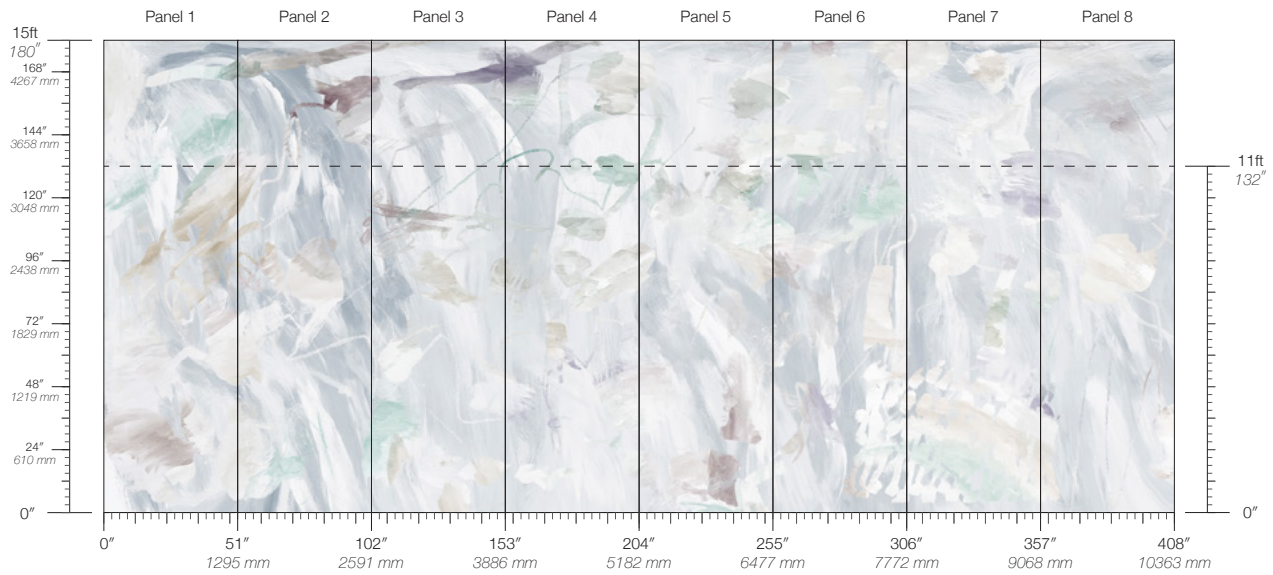

Reverie Whisper

Suitable for residential and commercial projects

COLOR
Whisper

STOCK
Made to order

REPEAT
Non-repeating

CONTACT
sales@calicowallpaper.com
+1 718 243 1705
57 Lispenard Street
New York, NY 10013 USA

ITEM
4006

MINIMUM
1 panel

LEAD TIME
4 weeks to print

CONTENT
Type II PVC-Free TPO

MAINTENANCE
Water-based cleanser

ORIGIN
USA

DISCLAIMER
Panel maps represent mural artwork only. Reference the physical sample for color and texture.

PANEL WIDTH
51" / 1295 mm trimmed

FLAMMABILITY
ASTM E84 Adhered Class A

DETAILS
Custom options available

PANEL HEIGHT
132" / 3353 mm standard
180" / 4572 mm extended

ENVIRONMENTAL
Recycled Content, Phthalate Free
Low VOC, HPD Available

PRICE
Available upon request