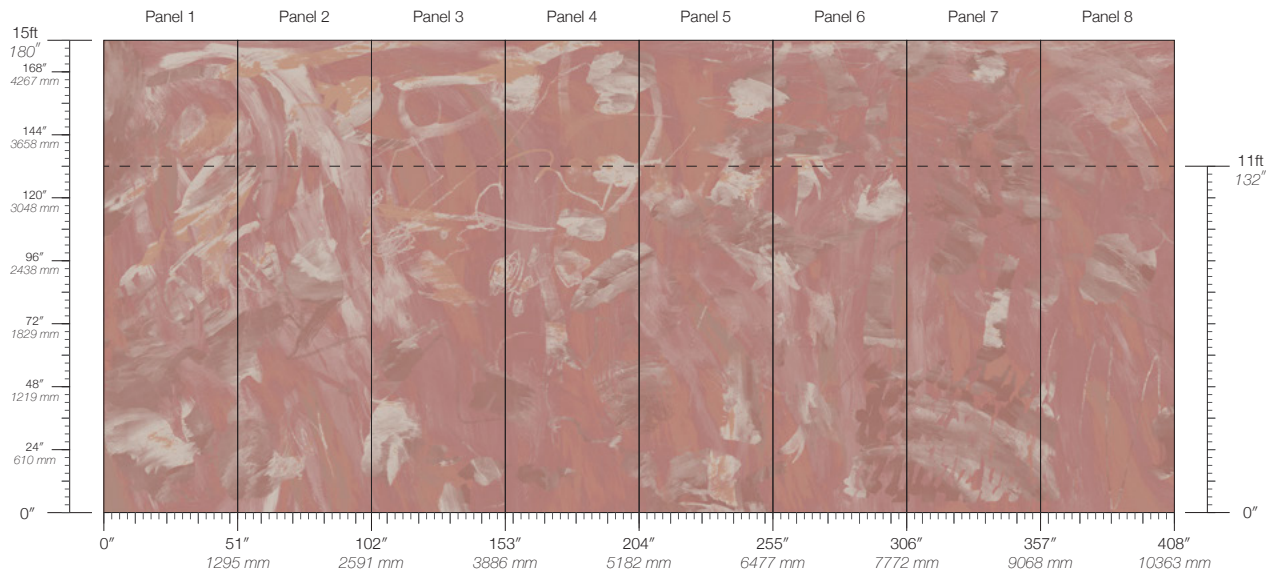

Reverie Swoon

Suitable for residential and commercial projects

COLOR
Swoon

STOCK
Made to order

REPEAT
Non-repeating

CONTACT
sales@calicowallpaper.com
+1 718 243 1705
57 Lispenard Street
New York, NY 10013 USA

ITEM
4005

MINIMUM
1 panel

LEAD TIME
4 weeks to print

CONTENT
Type II PVC-Free TPO

MAINTENANCE
Water-based cleanser

ORIGIN
USA

DISCLAIMER
Panel maps represent mural artwork only. Reference the physical sample for color and texture.

PANEL WIDTH
51" / 1295 mm trimmed

FLAMMABILITY
ASTM E84 Adhered Class A

DETAILS
Custom options available

PANEL HEIGHT
132" / 3353 mm standard
180" / 4572 mm extended

ENVIRONMENTAL
Recycled Content, Phthalate Free
Low VOC, HPD Available

PRICE
Available upon request