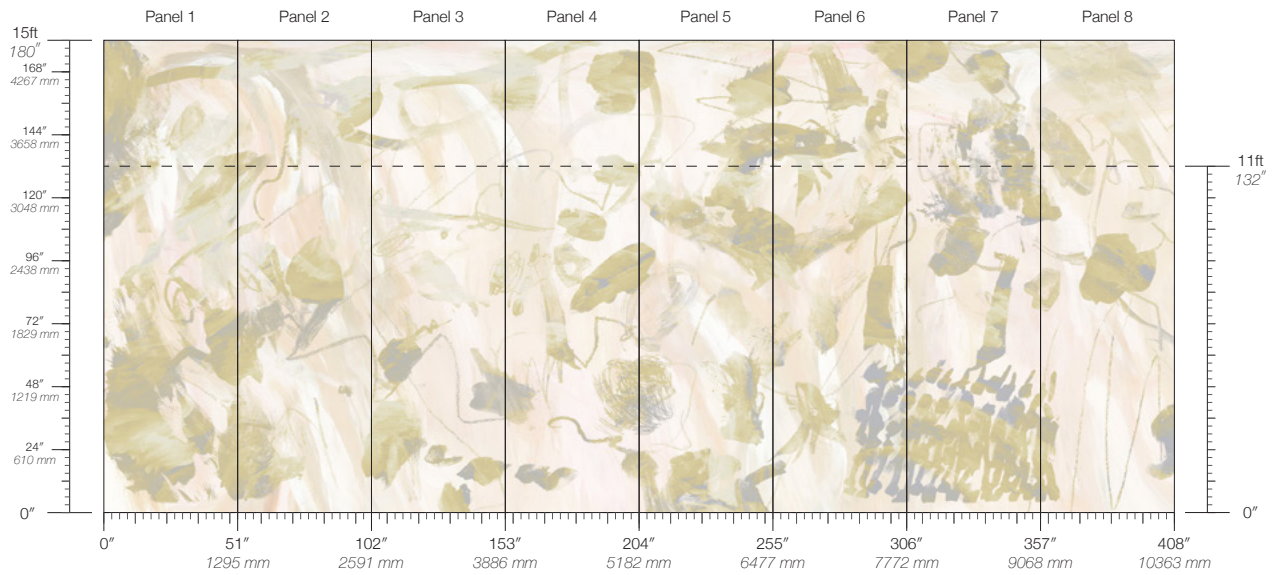

Reverie Frolic

Suitable for residential and commercial projects

COLOR
Frolic

STOCK
Made to order

REPEAT
Non-repeating

CONTACT
sales@calicowallpaper.com
+1 718 243 1705
57 Lispenard Street
New York, NY 10013 USA

ITEM
4003

MINIMUM
1 panel

LEAD TIME
4 weeks to print

CONTENT
Type II PVC-Free TPO

MAINTENANCE
Water-based cleanser

ORIGIN
USA

DISCLAIMER
Panel maps represent mural artwork only. Reference the physical sample for color and texture.

PANEL WIDTH
51" / 1295 mm trimmed

FLAMMABILITY
ASTM E84 Adhered Class A

DETAILS
Custom options available

PANEL HEIGHT
132" / 3353 mm standard
180" / 4572 mm extended

ENVIRONMENTAL
Recycled Content, Phthalate Free
Low VOC, HPD Available

PRICE
Available upon request