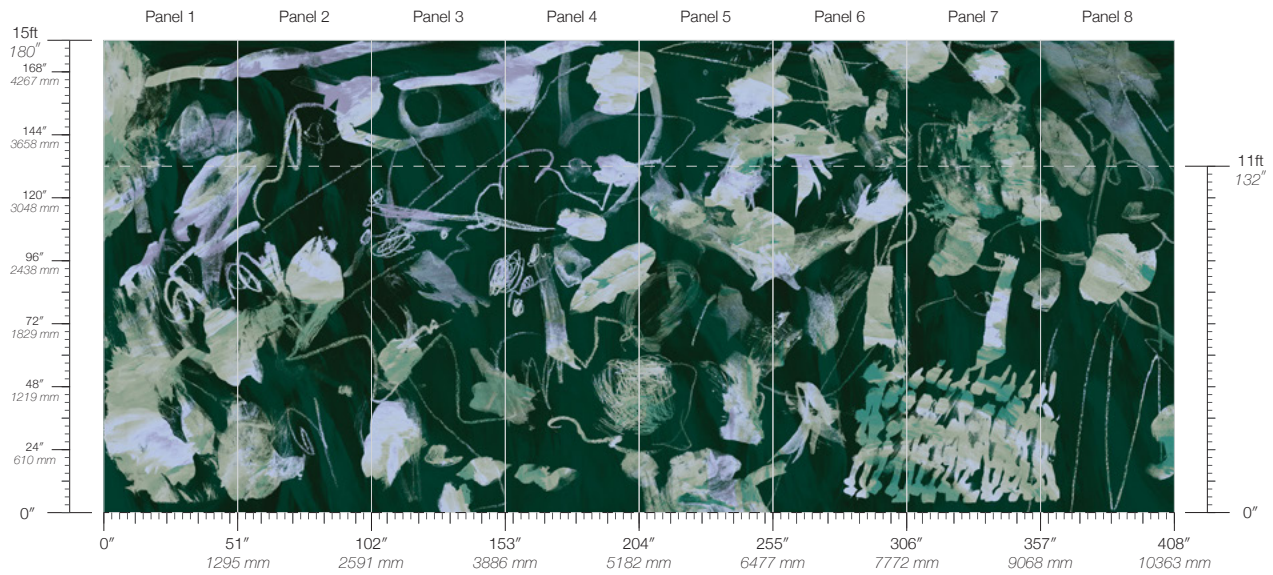

Reverie Adore

Suitable for residential and commercial projects

COLOR
Adore

STOCK
Made to order

REPEAT
Non-repeating

CONTACT
sales@calicowallpaper.com
+1 718 243 1705
57 Lispenard Street
New York, NY 10013 USA

ITEM
4001

MINIMUM
1 panel

LEAD TIME
4 weeks to print

CONTENT
Type II PVC-Free TPO

MAINTENANCE
Water-based cleanser

ORIGIN
USA

DISCLAIMER
Panel maps represent mural artwork only. Reference the physical sample for color and texture.

PANEL WIDTH
51" / 1295 mm trimmed

FLAMMABILITY
ASTM E84 Adhered Class A

DETAILS
Custom options available

PANEL HEIGHT
132" / 3353 mm standard
180" / 4572 mm extended

ENVIRONMENTAL
Recycled Content, Phthalate Free
Low VOC, HPD Available

PRICE
Available upon request