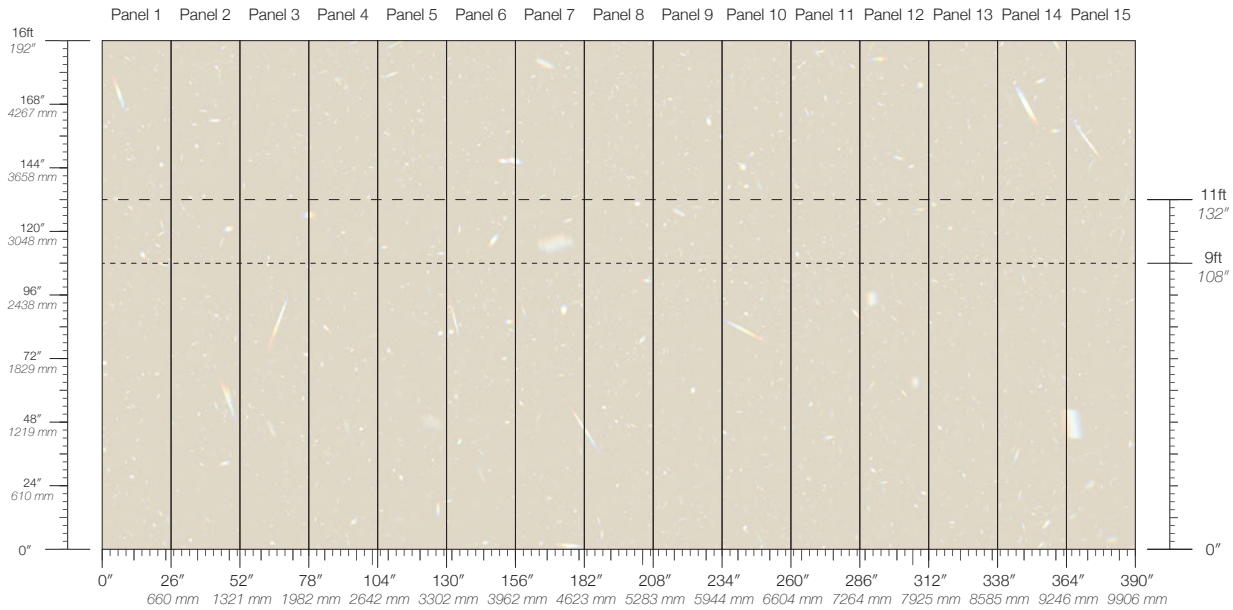

Calico

PRISM

Tear Sheet

Prism is inspired by the refraction and diffusion of light.

CHROMA

FLARE

HALO

LUMA

SOLAR

Prism Solar

Suitable for residential and some commercial projects

COLOR Solar	Non-repeating	Custom options available	Refer to our website to see the full mural artwork. Reference the physical sample for color and texture. Panel maps represent mural artwork only.
ITEM 3110	STOCK Made to order	MAINTENANCE Water-based cleanser	
CONTENT Clay-Coated Mica Paper	LEAD TIME 4 weeks to print	ENVIRONMENTAL FSC Certified Content	
PANEL WIDTH 26" / 660 mm trimmed	MINIMUM 1 panel	SPECS 100% Cellulose Fiber 8.5 oz/yd ² 289 g/m ² Smooth Pearlescent Surface Texture	
PANEL HEIGHT 108" / 2743 mm base 132" / 3353 mm standard 192" / 4877 mm extended	PRICE Available upon request	TESTING ASTM E84 Adhered Class A	
REPEAT	ORIGIN USA	DISCLAIMER	
	DETAILS		