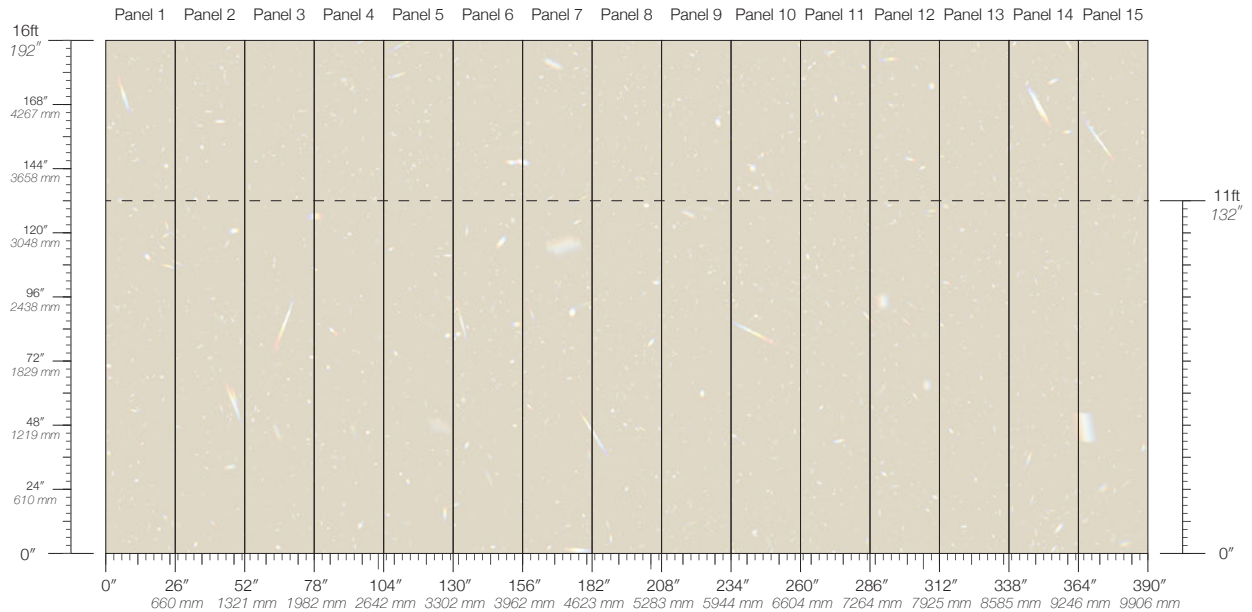

Prism Solar

Suitable for residential and some commercial projects

COLOR
Solar

STOCK
Made to order

MAINTENANCE
Water-based cleanser

CONTACT
sales@calicowallpaper.com
+1 718 243 1705
57 Lispenard Street
New York, NY 10013 USA

ITEM
3110

LEAD TIME
4 weeks to print

ENVIRONMENTAL
FSC Certified Content

CONTENT
Clay-Coated Paper

MINIMUM
1 panel

SPECS
100% Cellulose face
Non-woven backing
7.1 oz per linear yard
117 g per linear meter
Smooth pearlescent surface texture

DISCLAIMER
Refer to our website to see the full mural artwork. Reference the physical sample for color and texture. Panel maps represent mural artwork only.

PANEL WIDTH
26" / 661 mm trimmed

PRICE
Available upon request

PANEL HEIGHT
132" / 3353 mm standard
192" / 4877 mm extended

ORIGIN
USA

TESTING
(US) ASTM E84 Adhered Class A

REPEAT
Non-repeating

DETAILS
Custom options available