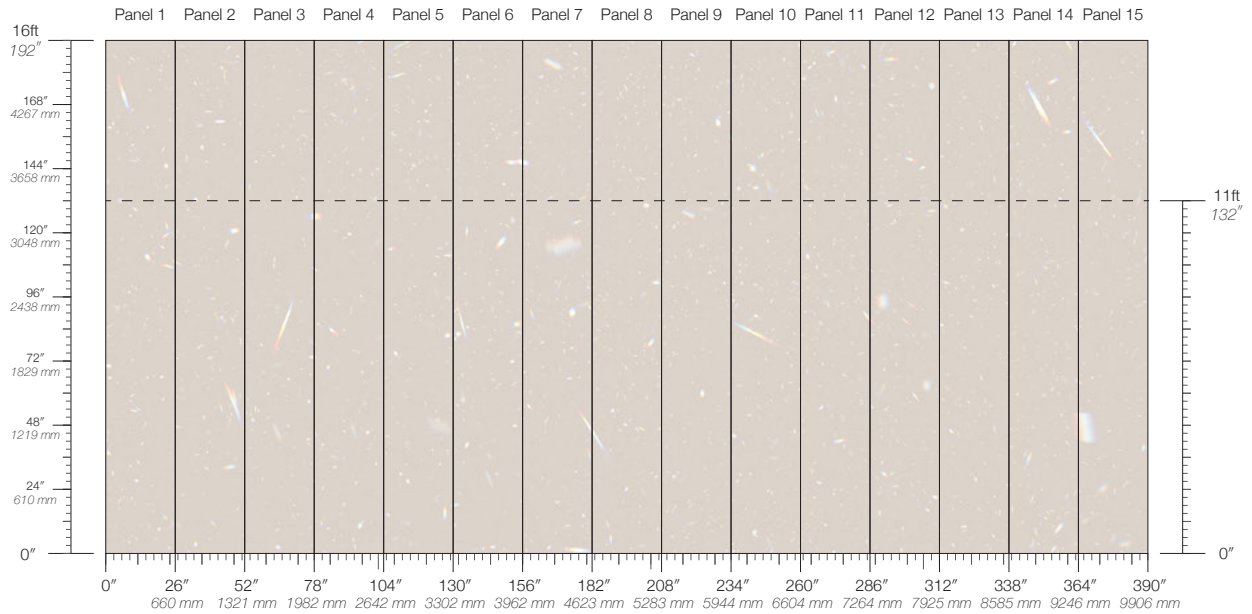

Prism Luma

Suitable for residential and some commercial projects

COLOR
Luma

STOCK
Made to order

REPEAT
Non-repeating

CONTACT
sales@calicowallpaper.com
+1 718 243 1705
57 Lispenard Street
New York, NY 10013 USA

ITEM
3109

MINIMUM
1 panel

LEAD TIME
4 weeks to print

CONTENT
Clay-Coated Paper

MAINTENANCE
Water-based cleanser

ORIGIN
USA

DISCLAIMER
Panel maps represent mural artwork only. Reference the physical sample for color and texture.

PANEL WIDTH
26" / 661 mm trimmed

FLAMMABILITY
ASTM E84 Adhered Class A

DETAILS
Custom options available

PANEL HEIGHT
132" / 3353 mm standard
192" / 4877 mm extended

ENVIRONMENTAL
FSC Certified Content

PRICE
Available upon request