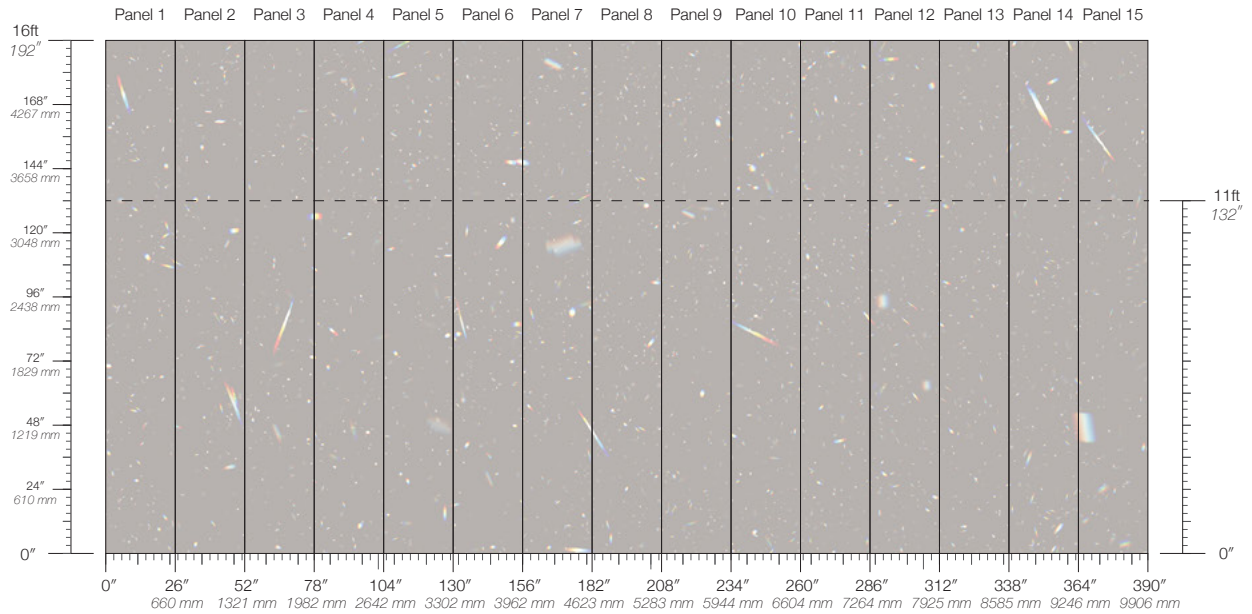

Prism Flare

Suitable for residential and some commercial projects

COLOR

Flare

STOCK

Made to order

REPEAT

Non-repeating

CONTACT

sales@calicowallpaper.com
+1 718 243 1705
57 Lispenard Street
New York, NY 10013 USA

ITEM

3107

MINIMUM

1 panel

LEAD TIME

4 weeks to print

CONTENT

Clay-Coated Paper

MAINTENANCE

Water-based cleanser

ORIGIN

USA

DISCLAIMER

Panel maps represent mural artwork only. Reference the physical sample for color and texture.

PANEL WIDTH

26" / 661 mm trimmed

FLAMMABILITY

ASTM E84 Adhered Class A

DETAILS

Custom options available

PANEL HEIGHT

132" / 3353 mm standard
192" / 4877 mm extended

ENVIRONMENTAL

FSC Certified Content

PRICE

Available upon request