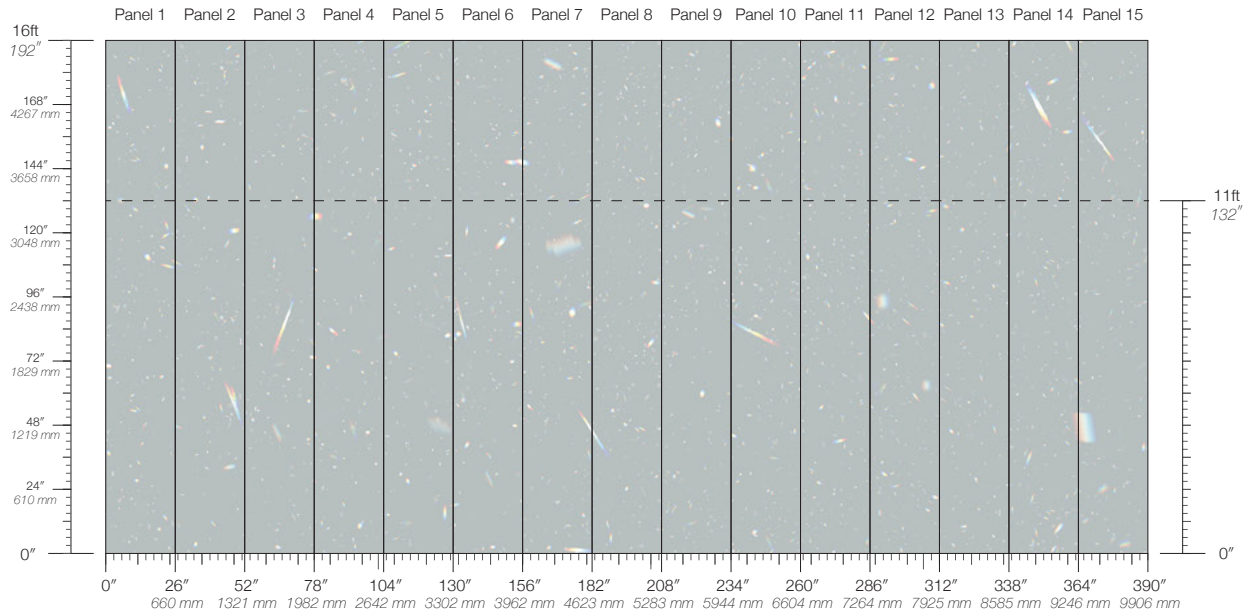

Prism Chroma

Suitable for residential and some commercial projects

COLOR
Chroma

STOCK
Made to order

REPEAT
Non-repeating

CONTACT
sales@calicowallpaper.com
+1 718 243 1705
57 Lispenard Street
New York, NY 10013 USA

ITEM
3106

MINIMUM
1 panel

LEAD TIME
4 weeks to print

CONTENT
Clay-Coated Paper

MAINTENANCE
Water-based cleanser

ORIGIN
USA

DISCLAIMER
Panel maps represent mural artwork only. Reference the physical sample for color and texture.

PANEL WIDTH
26" / 661 mm trimmed

FLAMMABILITY
ASTM E84 Adhered Class A

DETAILS
Custom options available

PANEL HEIGHT
132" / 3353 mm standard
192" / 4877 mm extended

ENVIRONMENTAL
FSC Certified Content

PRICE
Available upon request