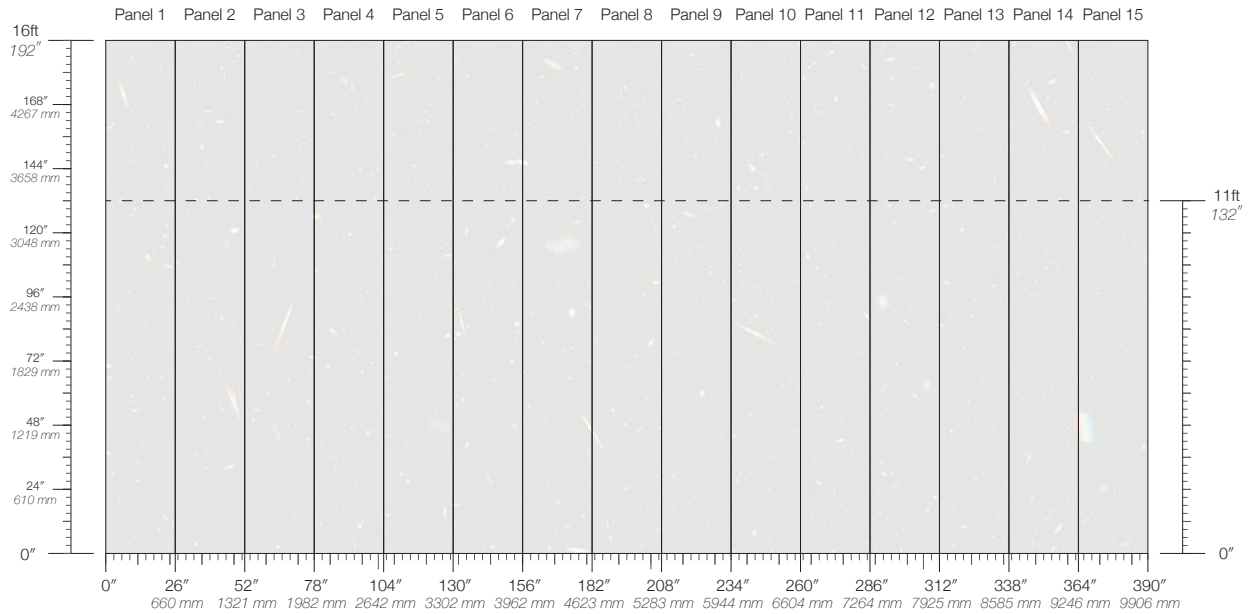

Prism Halo

Suitable for residential and some commercial projects

COLOR
Halo

STOCK
Made to order

REPEAT
Non-repeating

CONTACT
sales@calicowallpaper.com
+1 718 243 1705
57 Lispenard Street
New York, NY 10013 USA

ITEM
3108

MINIMUM
1 panel

LEAD TIME
4 weeks to print

CONTENT
Clay-Coated Paper

MAINTENANCE
Water-based cleanser

ORIGIN
USA

DISCLAIMER
Panel maps represent mural artwork only. Reference the physical sample for color and texture.

PANEL WIDTH
26" / 661 mm trimmed

FLAMMABILITY
ASTM E84 Adhered Class A

DETAILS
Custom options available

PANEL HEIGHT
132" / 3353 mm standard
192" / 4877 mm extended

ENVIRONMENTAL
FSC Certified Content

PRICE
Available upon request