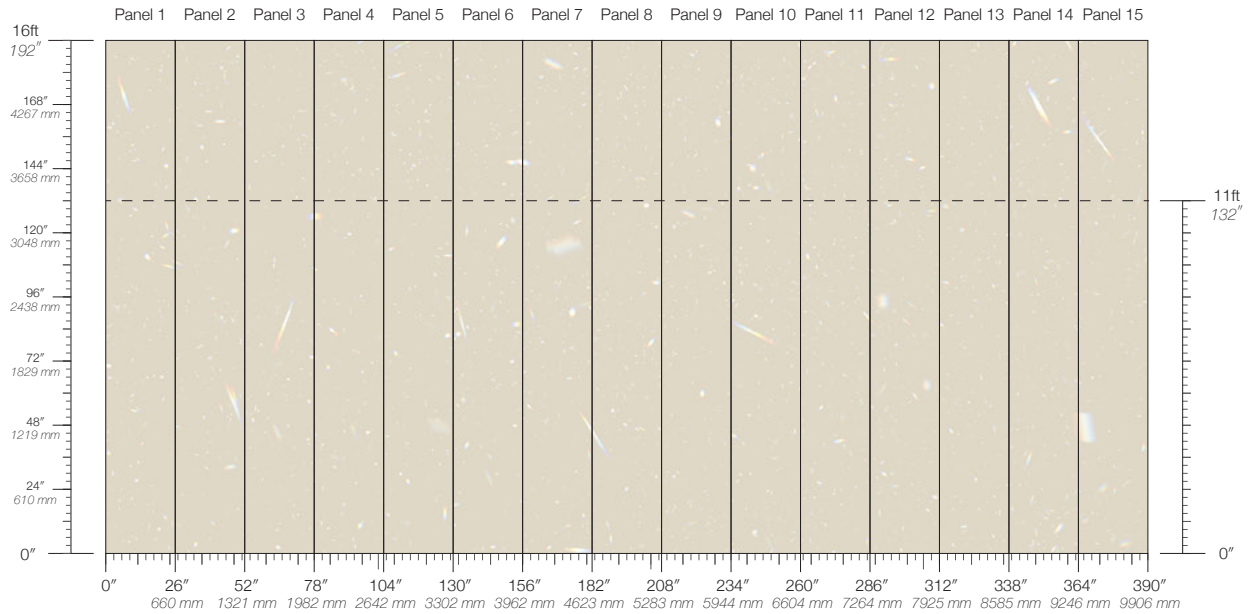

Prism Solar

Suitable for residential and some commercial projects

COLOR
Solar

STOCK
Made to order

REPEAT
Non-repeating

CONTACT
sales@calicowallpaper.com
+1 718 243 1705
57 Lispenard Street
New York, NY 10013 USA

ITEM
3110

MINIMUM
1 panel

LEAD TIME
4 weeks to print

CONTENT
Clay-Coated Paper

MAINTENANCE
Water-based cleanser

ORIGIN
USA

DISCLAIMER
Panel maps represent mural artwork only. Reference the physical sample for color and texture.

PANEL WIDTH
26" / 661 mm trimmed

FLAMMABILITY
ASTM E84 Adhered Class A

DETAILS
Custom options available

PANEL HEIGHT
132" / 3353 mm standard
192" / 4877 mm extended

ENVIRONMENTAL
FSC Certified Content

PRICE
Available upon request