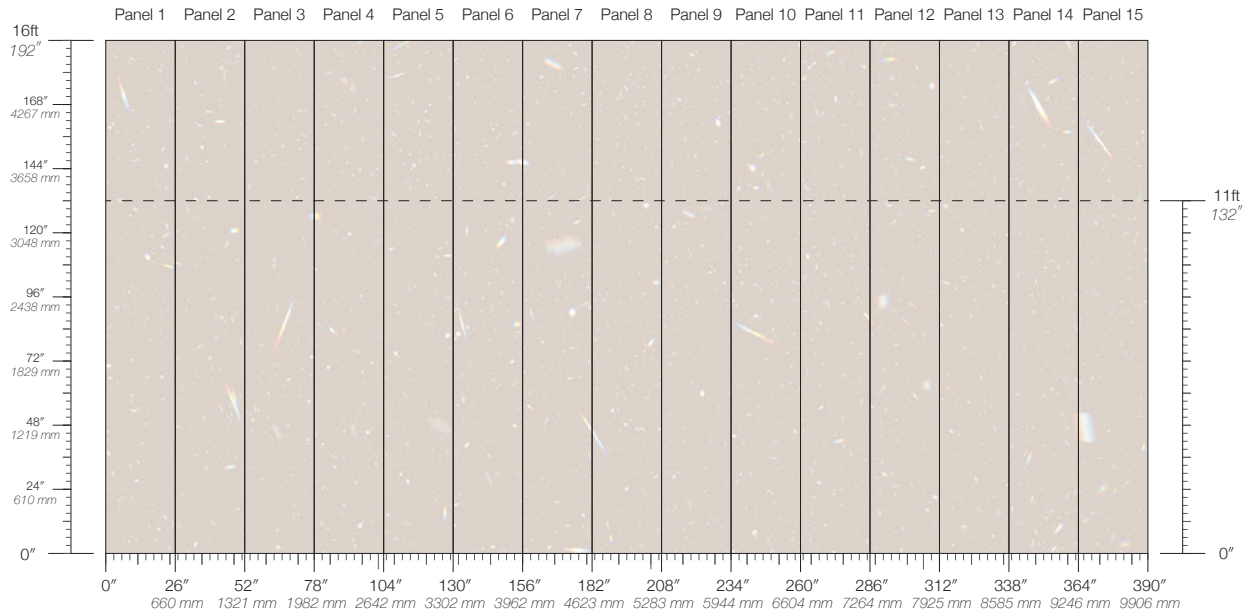

Prism Luma

Suitable for residential and some commercial projects

COLOR
Luma

STOCK
Made to order

MAINTENANCE
Water-based cleanser

CONTACT
sales@calicowallpaper.com
+1 718 243 1705
57 Lispenard Street
New York, NY 10013 USA

ITEM
3109

LEAD TIME
4 weeks to print

ENVIRONMENTAL
FSC Certified Content

CONTENT
Clay-Coated Paper

MINIMUM
1 panel

SPECS
100% Cellulose face
Non-woven backing
7.1 oz per linear yard
117 g per linear meter
Smooth pearlescent surface texture

DISCLAIMER
Refer to our website to see the full mural artwork. Reference the physical sample for color and texture. Panel maps represent mural artwork only.

PANEL WIDTH
26" / 661 mm trimmed

PRICE
Available upon request

PANEL HEIGHT
132" / 3353 mm standard
192" / 4877 mm extended

ORIGIN
USA

TESTING
(US) ASTM E84 Adhered Class A

REPEAT
Non-repeating

DETAILS
Custom options available