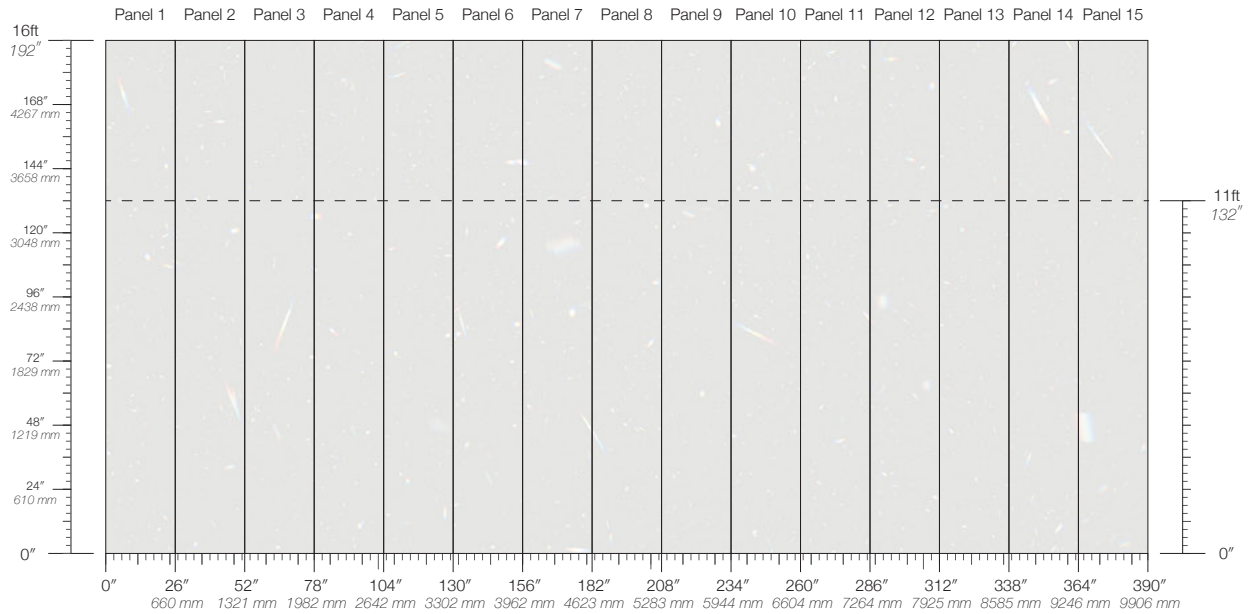

Prism Halo

Suitable for residential and some commercial projects

COLOR
Halo

STOCK
Made to order

MAINTENANCE
Water-based cleanser

CONTACT
sales@calicowallpaper.com
+1 718 243 1705
57 Lispenard Street
New York, NY 10013 USA

ITEM
3108

LEAD TIME
4 weeks to print

ENVIRONMENTAL
FSC Certified Content

CONTENT
Clay-Coated Paper

MINIMUM
1 panel

SPECS
100% Cellulose face
Non-woven backing
7.1 oz per linear yard
117 g per linear meter
Smooth pearlescent surface texture

DISCLAIMER
Refer to our website to see the full mural artwork. Reference the physical sample for color and texture. Panel maps represent mural artwork only.

PANEL WIDTH
26" / 661 mm trimmed

PRICE
Available upon request

PANEL HEIGHT
132" / 3353 mm standard
192" / 4877 mm extended

ORIGIN
USA

TESTING
(US) ASTM E84 Adhered Class A

REPEAT
Non-repeating

DETAILS
Custom options available