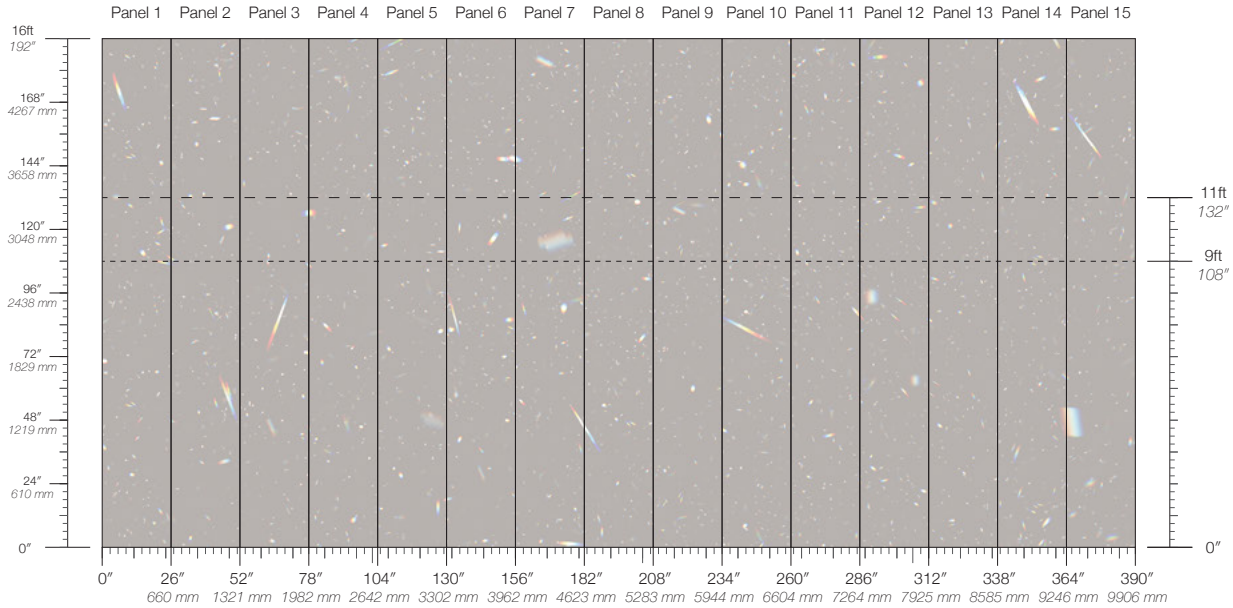

# PRISM

Tear Sheet

Prism is inspired by the refraction and diffusion of light.

CHROMA

FLARE

HALO

LUMA

SOLAR

# Prism Flare

Suitable for residential and some commercial projects

<b>COLOR</b> Flare	Non-repeating	Custom options available	Refer to our website to see the full mural artwork. Reference the physical sample for color and texture. Panel maps represent mural artwork only.
<b>ITEM</b> 3107	<b>STOCK</b> Made to order	<b>MAINTENANCE</b> Water-based cleanser	
<b>CONTENT</b> Clay-Coated Mica Paper	<b>LEAD TIME</b> 4 weeks to print	<b>ENVIRONMENTAL</b> FSC Certified Content	
<b>PANEL WIDTH</b> 26" / 660 mm trimmed	<b>MINIMUM</b> 1 panel	<b>SPECS</b> 100% Cellulose Fiber 8.5 oz/yd <sup>2</sup> 289 g/m <sup>2</sup> Smooth Pearlescent Surface Texture	
<b>PANEL HEIGHT</b> 108" / 2743 mm base 132" / 3353 mm standard 192" / 4877 mm extended	<b>PRICE</b> Available upon request	<b>TESTING</b> ASTM E84 Adhered Class A	
<b>REPEAT</b>	<b>ORIGIN</b> USA	<b>DISCLAIMER</b>	
	<b>DETAILS</b>		