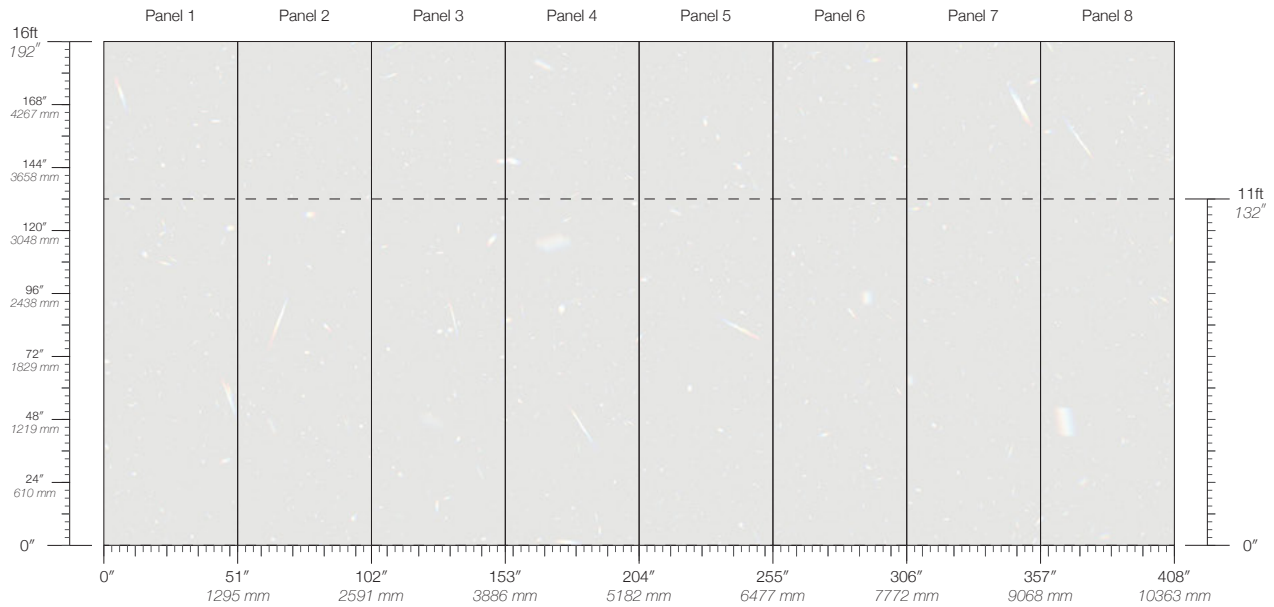

Prism Halo

Suitable for residential and commercial projects

COLOR
Halo

STOCK
Made to order

REPEAT
Non-repeating

CONTACT
sales@calicowallpaper.com
+1 718 243 1705
57 Lispenard Street
New York, NY 10013 USA

ITEM
3103

MINIMUM
1 panel

LEAD TIME
4 weeks to print

CONTENT
Type II Vinyl

MAINTENANCE
Water-based cleanser

ORIGIN
USA

DISCLAIMER
Panel maps represent mural artwork only. Reference the physical sample for color and texture.

PANEL WIDTH
51" / 1295 mm trimmed

FLAMMABILITY
ASTM E84 Adhered Class A

DETAILS
Custom options available

PANEL HEIGHT
132" / 3353 mm standard
192" / 4877 mm extended

ENVIRONMENTAL
Recycled Content, Phthalate Free
Low VOC, HPD Available

PRICE
Available upon request