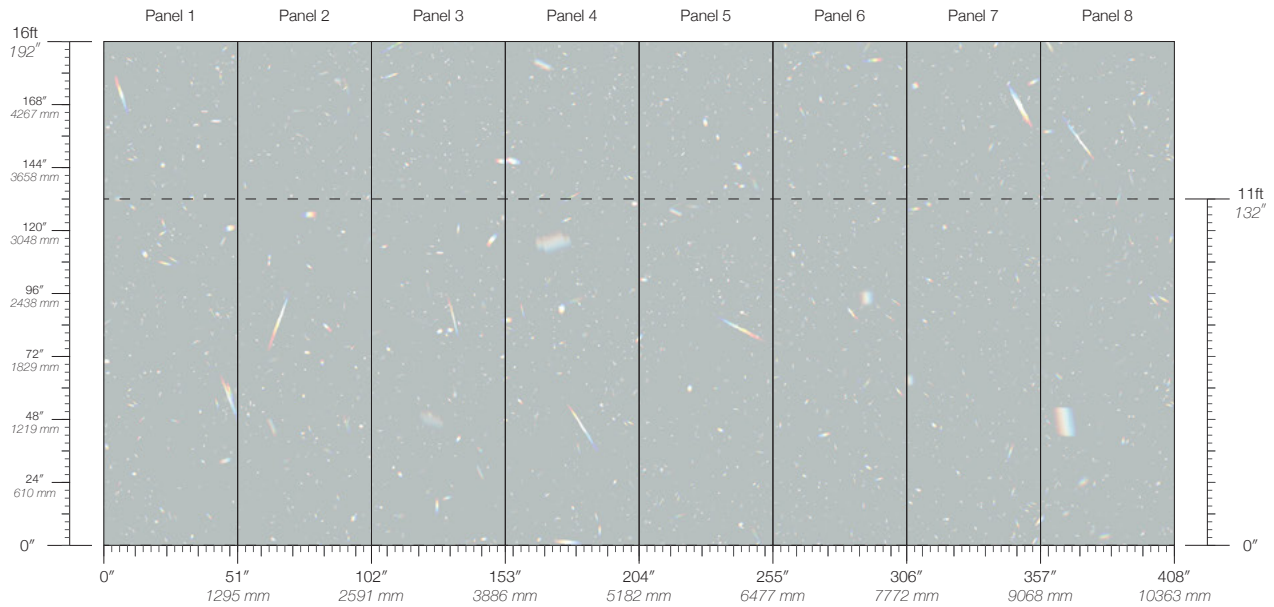

Prism Chroma

Suitable for residential and commercial projects

COLOR
Chroma

STOCK
Made to order

REPEAT
Non-repeating

CONTACT
sales@calicowallpaper.com
+1 718 243 1705
57 Lispenard Street
New York, NY 10013 USA

ITEM
3101

MINIMUM
1 panel

LEAD TIME
4 weeks to print

CONTENT
Type II Vinyl

MAINTENANCE
Water-based cleanser

ORIGIN
USA

DISCLAIMER
Panel maps represent mural artwork only. Reference the physical sample for color and texture.

PANEL WIDTH
51" / 1295 mm trimmed

FLAMMABILITY
ASTM E84 Adhered Class A

DETAILS
Custom options available

PANEL HEIGHT
132" / 3353 mm standard
192" / 4877 mm extended

ENVIRONMENTAL
Recycled Content, Phthalate Free
Low VOC, HPD Available

PRICE
Available upon request