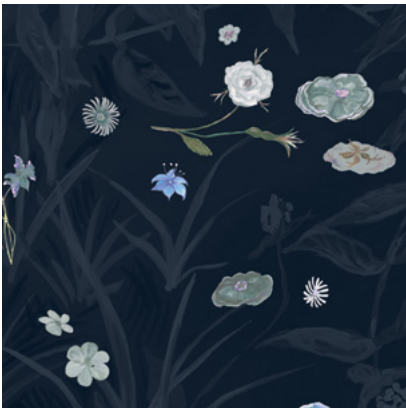

Calico

PRIMAVERA

Tear Sheet

Primavera is a masterful exploration of nature's beauty and symbolism

ANEMONE

CORNFLOWER

JASMINE

PEONY

POPPY

PRIMROSE

STARFLOWER

VERBENA

Primavera Primrose

Suitable for residential and some commercial projects

COLOR

Primrose