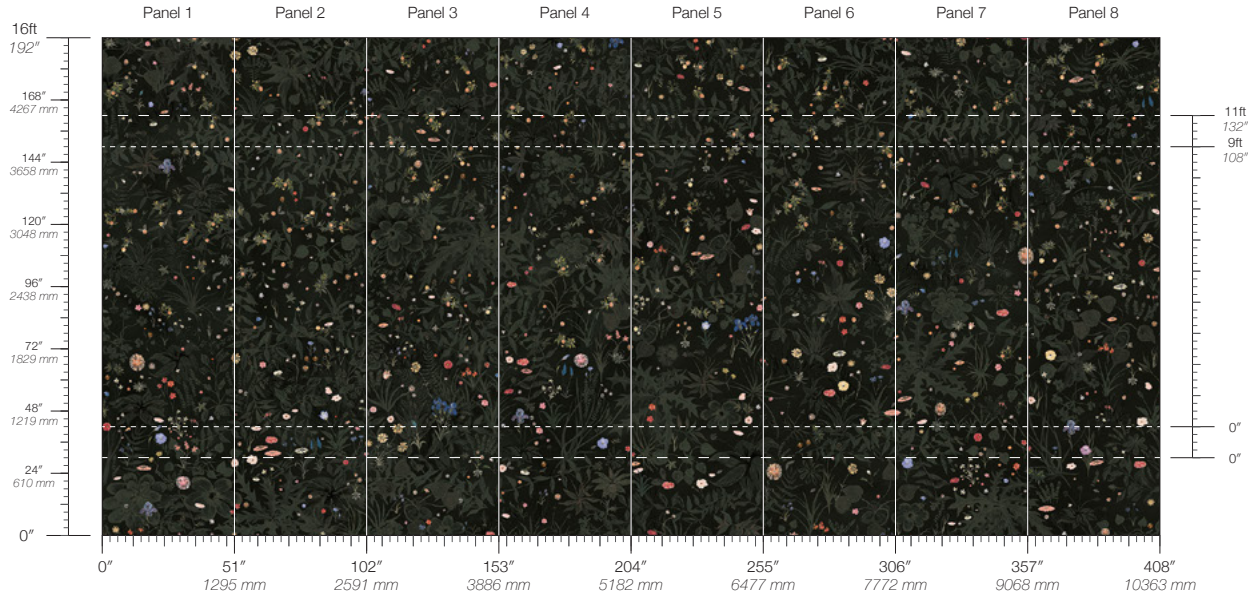

Primavera Primrose

Suitable for residential and commercial projects

COLOR

Primrose

ITEM

7446

CONTENT

Type II PVC-Free

PANEL WIDTH

51" / 1295 mm trimmed

PANEL HEIGHT

108" / 2743 mm base
132" / 3353 mm standard
192" / 4877 mm extended

REPEAT

Non-repeating

STOCK

Made to order

LEAD TIME

4 weeks to print

MINIMUM

1 panel

PRICE

Available upon request

ORIGIN

USA

DETAILS

Custom options available

MAINTENANCE

Water-based cleanser

ENVIRONMENTAL

EPD & HPD Available
Declare Label
Red List Free
Low VOC
Contributes to LEED v4
31% Recycled Content

SPECS

Polyester/Natural Fiber Face
Fabric Backing
9.3 oz/yd²
315.3 g/m²
Dappled Surface Texture

TESTING

ASTM E84 Adhered Class A
CAN/ULC-S102
CDPH CA Section 01350

DISCLAIMER

Refer to our website to see the full mural artwork. Reference the physical sample for color and texture. Panel maps represent mural artwork only.