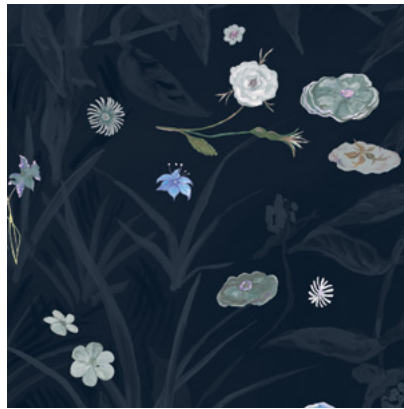

Calico

PRIMAVERA

Tear Sheet

Primavera is a masterful exploration of nature's beauty and symbolism

ANEMONE

CORNFLOWER

JASMINE

PEONY

POPPY

PRIMROSE

STARFLOWER

VERBENA

Primavera Primrose

Suitable for residential and commercial projects

COLOR

Primrose

REPEAT

Non-repeating

STOCK

Made to order

LEAD TIME

4 weeks to print

MINIMUM

1 panel