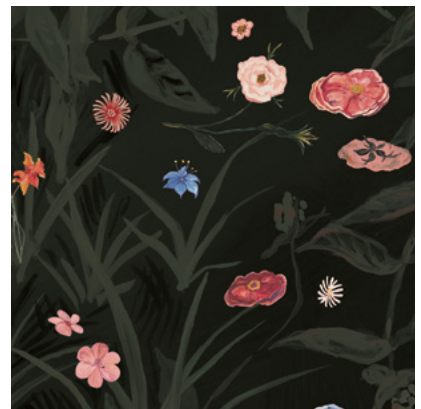

Calico

PRIMAVERA

Tear Sheet

Primavera is a masterful exploration of nature's beauty and symbolism

ANEMONE

CORNFLOWER

JASMINE

PEONY

POPPY

PRIMROSE

STARFLOWER

VERBENA

Primavera Cornflower

Suitable for residential and commercial projects

COLOR

Cornflower

REPEAT

Non-repeating

STOCK

Made to order

LEAD TIME

4 weeks to print

MINIMUM

1 panel