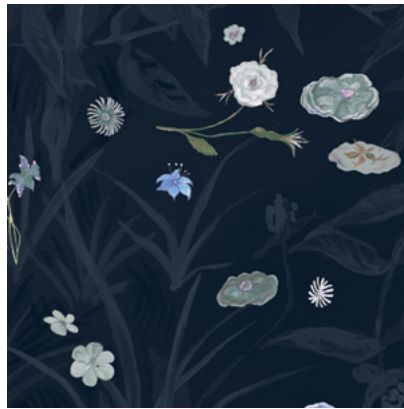

Calico

PRIMAVERA

Tear Sheet

Primavera is a masterful exploration of nature's beauty and symbolism

ANEMONE

CORNFLOWER

JASMINE

PEONY

POPPY

PRIMROSE

STARFLOWER

VERBENA

Primavera Cornflower

Suitable for residential and commercial projects

COLOR

Cornflower

REPEAT

Non-repeating

STOCK

Made to order

LEAD TIME

4 weeks to print

MINIMUM

1 panel