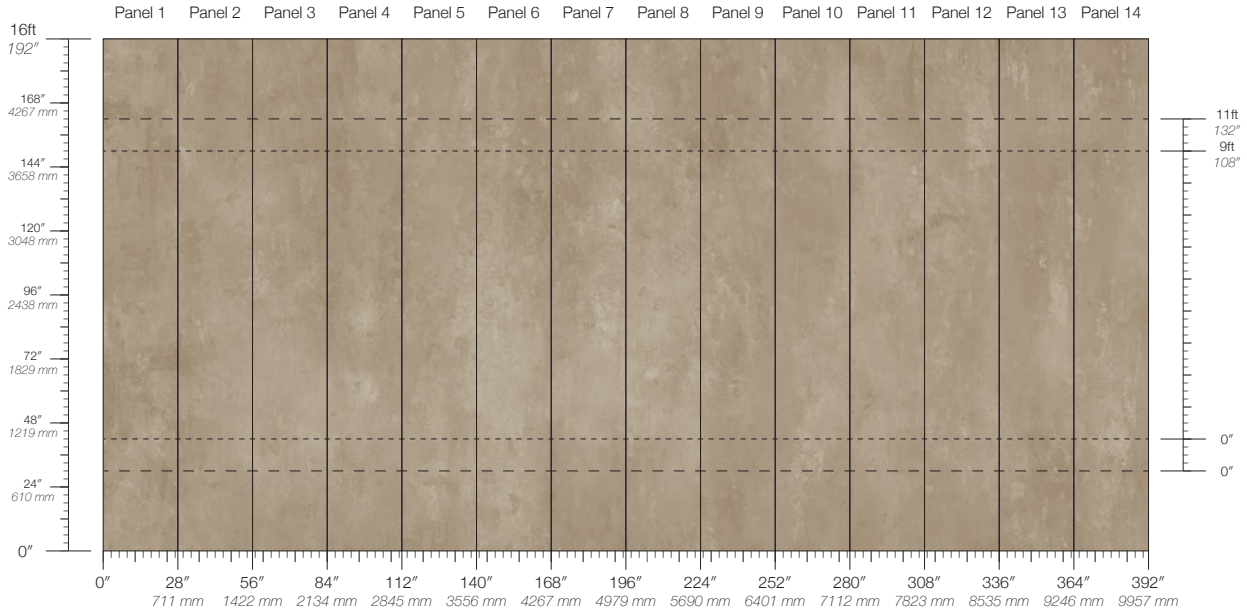

Perception Untouched

Suitable for residential and some commercial projects

COLOR

Untouched

Non-repeating

Custom options available

Refer to our website to see the full mural artwork. Reference the physical sample for color and texture. Panel maps represent mural artwork only.

ITEM

6508

STOCK

Made to order

MAINTENANCE

Water-based cleanser

CONTENT

Fiber Paper

LEAD TIME

4 weeks to print

ENVIRONMENTAL

FSC Certified Content

PANEL WIDTH

28" / 711 mm trimmed

MINIMUM

1 panel

SPECS

Cellulose & Polyester Fiber
4.33 oz/yd²
147 g/m²
Fibrous Surface Texture

PANEL HEIGHT

108" / 2743 mm base
132" / 3353 mm standard
132" / 3353 mm extended

PRICE

Available upon request

ORIGIN

USA

TESTING

ASTM E84 Adhered Class A

REPEAT

DETAILS

DISCLAIMER