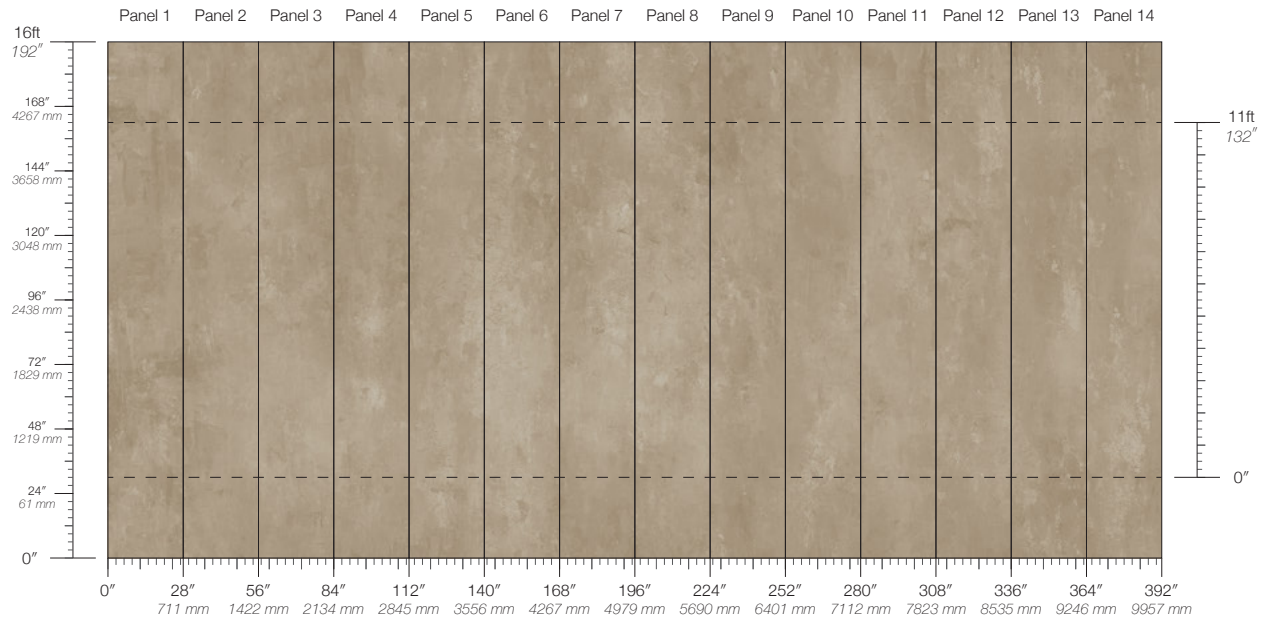

Perception Untouched

Suitable for residential and some commercial projects

COLOR

Untouched

ITEM

6508

CONTENT

Polyester & Natural Fiber

PANEL WIDTH

28" / 711 mm trimmed

PANEL HEIGHT

132" / 3353 mm standard
192" / 4877 mm extended

REPEAT

Non-repeating

STOCK

Made to order

LEAD TIME

4 weeks to print

MINIMUM

1 panel

PRICE

Available upon request

ORIGIN

USA

DETAILS

Custom options available

MAINTENANCE

Water-based cleanser

ENVIRONMENTAL

FSC Certified Content
REACH Compliant

SPECS

Cellulose & Polyester Fiber
3.62 oz per linear yard
44.1 g per linear meter
Fibrous surface texture

TESTING

(US) ASTM E84 Adhered Class A

CONTACT

sales@calicowallpaper.com
+1 718 243 1705
57 Lispenard Street
New York, NY 10013 USA

DISCLAIMER

Refer to our website to see the full mural artwork. Reference the physical sample for color and texture. Panel maps represent mural artwork only.