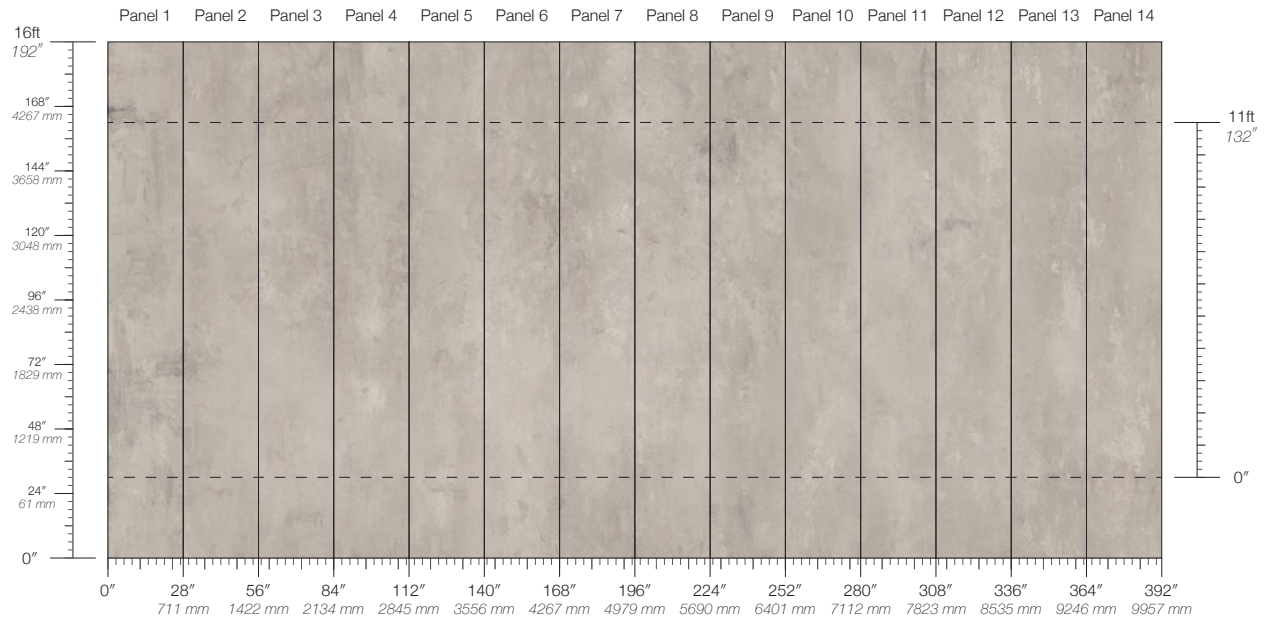

Perception Unfinished

Suitable for residential and some commercial projects

COLOR

Unfinished

ITEM

6507

CONTENT

Polyester & Natural Fiber

PANEL WIDTH

28" / 711 mm trimmed

PANEL HEIGHT

132" / 3353 mm standard
192" / 4877 mm extended

REPEAT

Non-repeating

STOCK

Made to order

LEAD TIME

4 weeks to print

MINIMUM

1 panel

PRICE

Available upon request

ORIGIN

USA

DETAILS

Custom options available

MAINTENANCE

Water-based cleanser

ENVIRONMENTAL

FSC Certified Content
REACH Compliant

SPECS

Cellulose & Polyester Fiber
3.62 oz per linear yard
44.1 g per linear meter
Fibrous surface texture

TESTING

(US) ASTM E84 Adhered Class A

CONTACT

sales@calicowallpaper.com
+1 718 243 1705
57 Lispenard Street
New York, NY 10013 USA

DISCLAIMER

Refer to our website to see the full mural artwork. Reference the physical sample for color and texture. Panel maps represent mural artwork only.