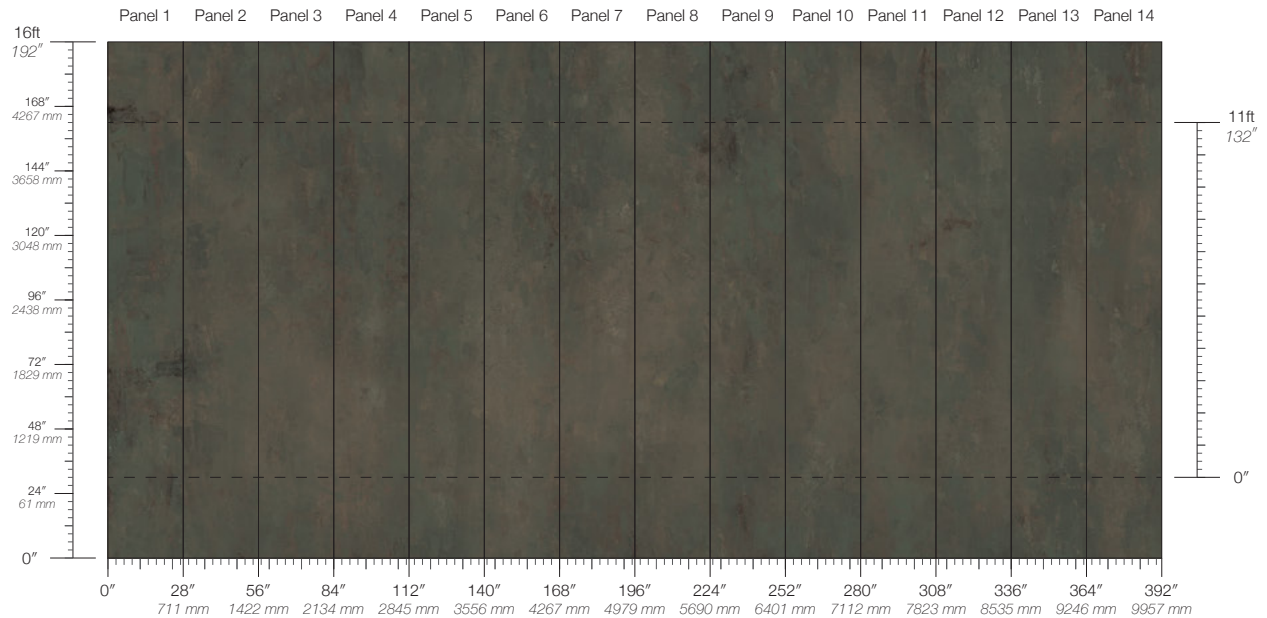

STRIPPED

UNFINISHED

UNTOUCHED

# Perception Patina

Suitable for residential and some commercial projects

**COLOR**  
Patina

**ITEM**  
6504

**CONTENT**  
Polyester & Natural Fiber

**PANEL WIDTH**  
28" / 711 mm trimmed

**PANEL HEIGHT**  
132" / 3353 mm standard  
192" / 4877 mm extended