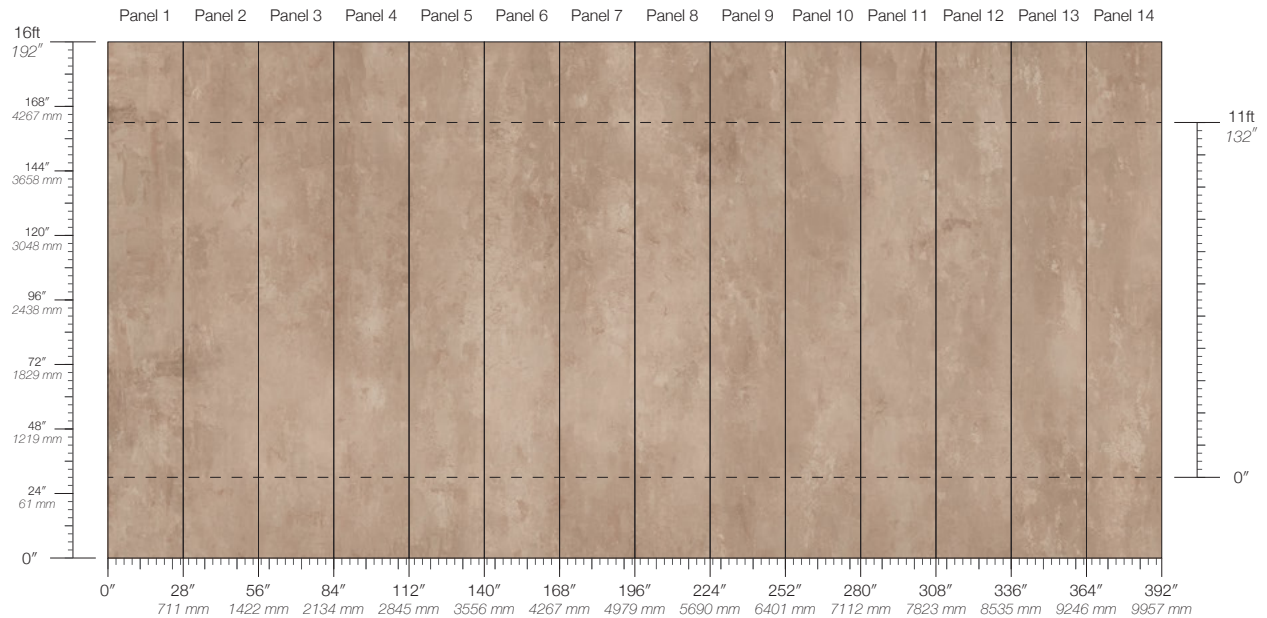

Perception Intrinsic

Suitable for residential and some commercial projects

COLOR
Intrinsic

ITEM
6503

CONTENT
Polyester & Natural Fiber

PANEL WIDTH
28" / 711 mm trimmed

PANEL HEIGHT
132" / 3353 mm standard
192" / 4877 mm extended

REPEAT
Non-repeating

STOCK
Made to order

LEAD TIME
4 weeks to print

MINIMUM
1 panel

PRICE
Available upon request

ORIGIN
USA

DETAILS
Custom options available

MAINTENANCE
Water-based cleanser

ENVIRONMENTAL
FSC Certified Content
REACH Compliant

SPECS
Cellulose & Polyester Fiber
3.62 oz per linear yard
44.1 g per linear meter
Fibrous surface texture

TESTING
(US) ASTM E84 Adhered Class A

CONTACT
sales@calicowallpaper.com
+1 718 243 1705
57 Lispenard Street
New York, NY 10013 USA

DISCLAIMER
Refer to our website to see the full mural artwork. Reference the physical sample for color and texture. Panel maps represent mural artwork only.