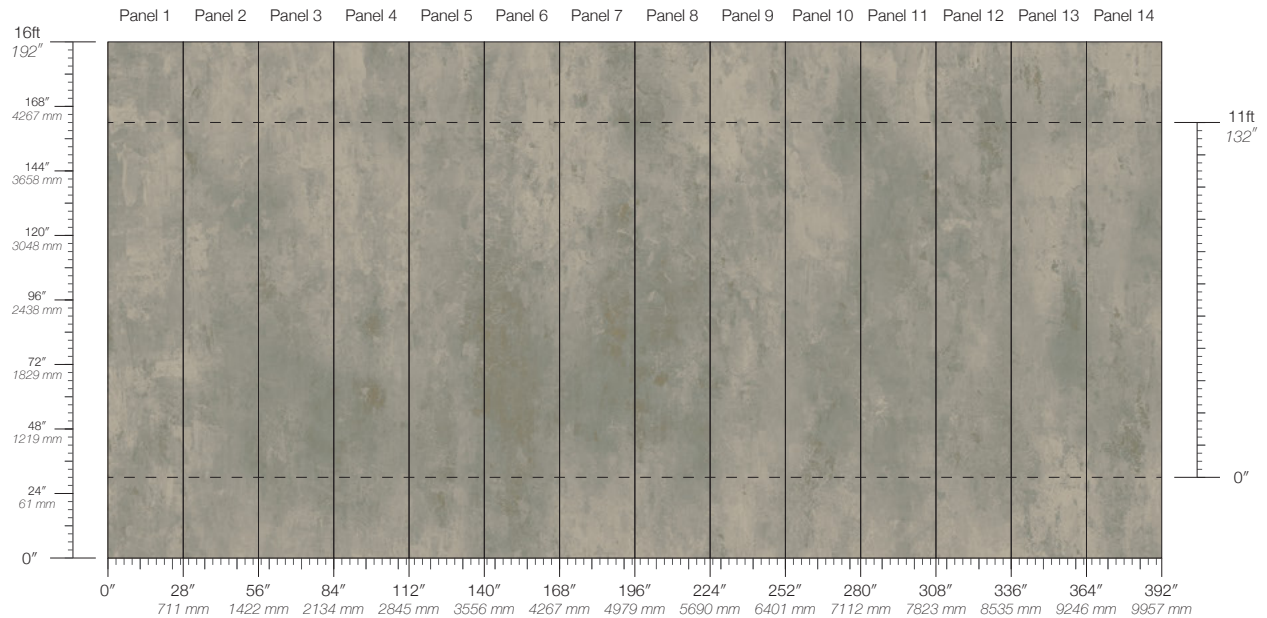

SIFT

STRIPPED

UNFINISHED

UNTOUCHED

Perception Granulate

Suitable for residential and some commercial projects

COLOR
Granulate

ITEM
6502

CONTENT
Polyester & Natural Fiber

PANEL WIDTH
28" / 711 mm trimmed

PANEL HEIGHT
132" / 3353 mm standard
192" / 4877 mm extended

REPEAT
Non-repeating

STOCK
Made to order

LEAD TIME
4 weeks to print

MINIMUM
1 panel

PRICE
Available upon request

ORIGIN
USA

DETAILS
Custom options available

MAINTENANCE
Water-based cleanser

ENVIRONMENTAL
FSC Certified Content
REACH Compliant

SPECS
Cellulose & Polyester Fiber
3.62 oz per linear yard
44.1 g per linear meter
Fibrous surface texture