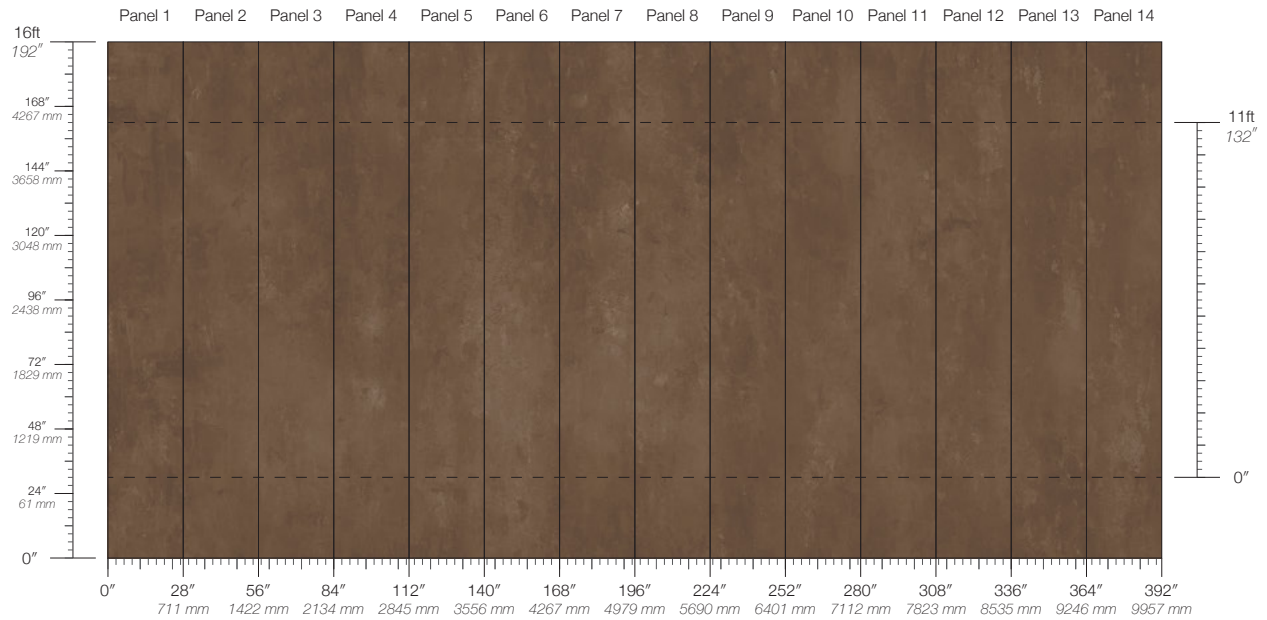

STRIPPED

UNFINISHED

UNTOUCHED

# Perception Anecdote

Suitable for residential and some commercial projects

**COLOR**  
Anecdote

**ITEM**  
6501

**CONTENT**  
Polyester & Natural Fiber

**PANEL WIDTH**  
28" / 711 mm trimmed

**PANEL HEIGHT**  
132" / 3353 mm standard  
192" / 4877 mm extended