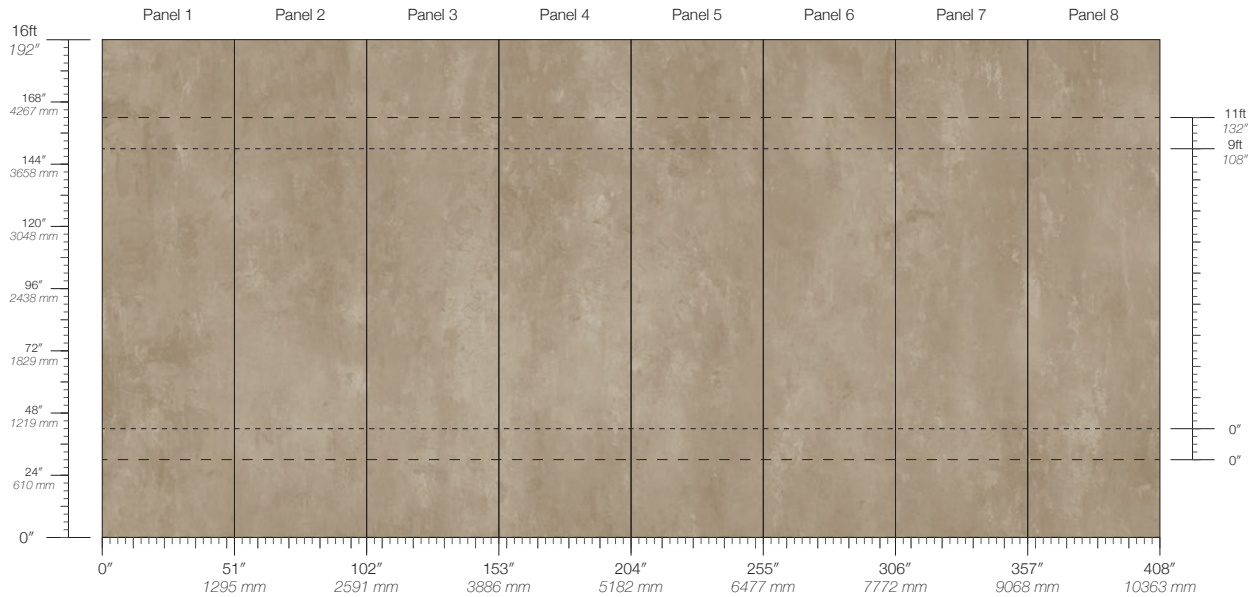

Perception Untouched

Suitable for residential and commercial projects

COLOR

Untouched

REPEAT

Non-repeating

DETAILS

Custom options available

TESTING

ASTM E84 Adhered Class A

ITEM

6548

STOCK

Made to order

MAINTENANCE

Water-based cleanser

DISCLAIMER

Refer to our website to see the full mural artwork. Reference the physical sample for color and texture. Panel maps represent mural artwork only.

CONTENT

Type II Paper

LEAD TIME

4 weeks to print

ENVIRONMENTAL

FSC Certified Content
Low VOC

PANEL WIDTH

51" / 1295 mm trimmed

MINIMUM

1 panel

SPECS

Polyester & Paper Composite Face
Polyester/Cotton Woven Backing
8.55 oz/yd²
290 g/m²
Smooth Surface Texture

PANEL HEIGHT

108" / 2743 mm base
132" / 3353 mm standard
132" / 3353 mm extended

PRICE

Available upon request

ORIGIN

USA