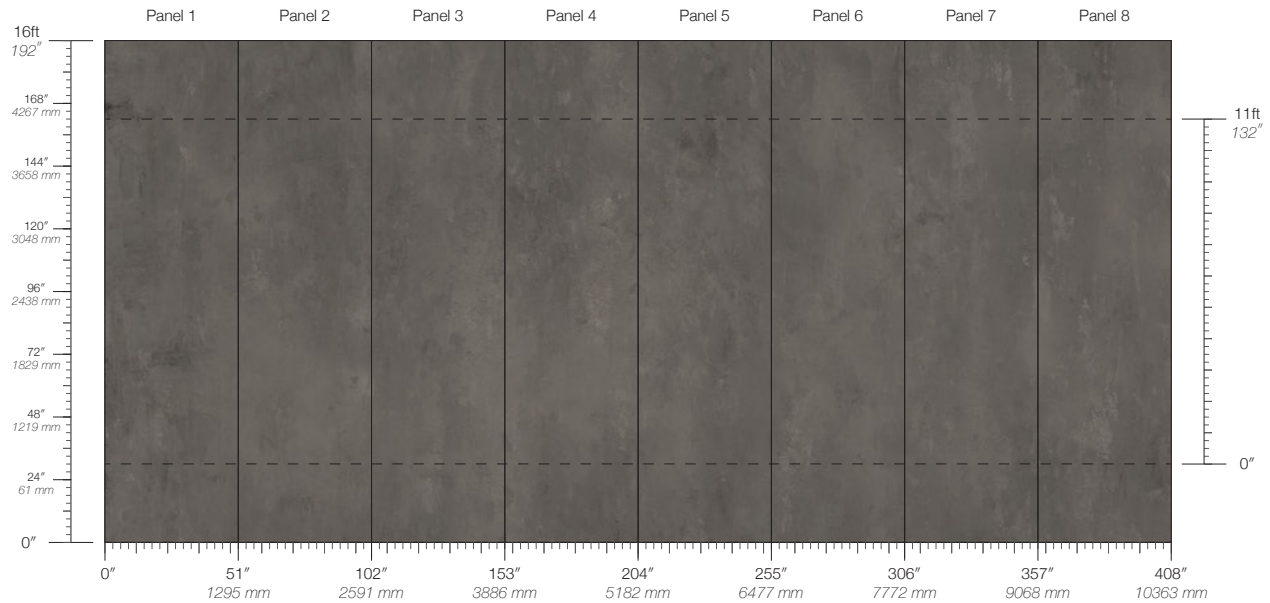

Perception Stripped

Suitable for residential and commercial projects

COLOR
Stripped

ITEM
6546

CONTENT
Type II PVC-Free

PANEL WIDTH
51" / 1295 mm trimmed

PANEL HEIGHT
132" / 3353 mm standard
192" / 4877 mm extended

REPEAT
Non-repeating

STOCK
Made to order

LEAD TIME
4 weeks to print

MINIMUM
1 panel

PRICE
Available upon request

ORIGIN
USA

DETAILS
Custom options available

MAINTENANCE
Water-based cleanser

ENVIRONMENTAL
FSC Certified Content
Low VOC

SPECS
Polyester & Paper Composite face
Fabric backing
13 oz per linear yard
200 g per linear meter
Smooth surface texture

TESTING
(US) ASTM E84 Adhered Class A
ASTM F793 Type II Characteristics

CONTACT
sales@calicowallpaper.com
+1 718 243 1705
57 Lispenard Street
New York, NY 10013 USA

DISCLAIMER
Refer to our website to see the full mural artwork. Reference the physical sample for color and texture. Panel maps represent mural artwork only.