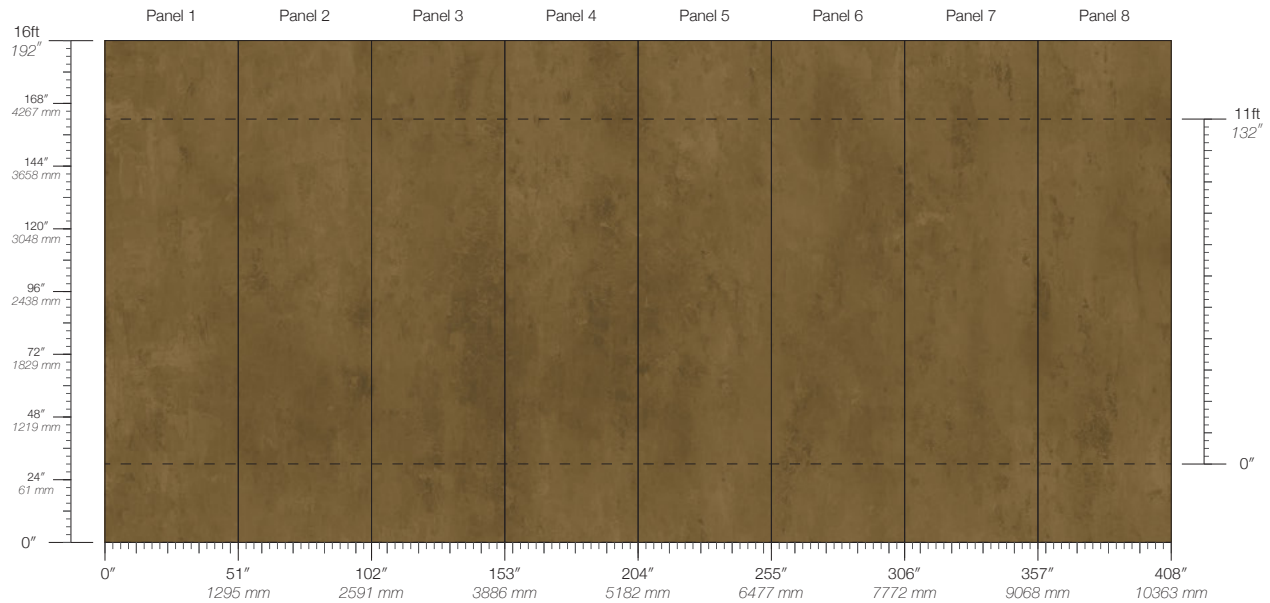

Perception Sift

Suitable for residential and commercial projects

COLOR
Sift

ITEM
6545

CONTENT
Type II PVC-Free

PANEL WIDTH
51" / 1295 mm trimmed

PANEL HEIGHT
132" / 3353 mm standard
192" / 4877 mm extended

REPEAT
Non-repeating

STOCK
Made to order

LEAD TIME
4 weeks to print

MINIMUM
1 panel

PRICE
Available upon request

ORIGIN
USA

DETAILS
Custom options available

MAINTENANCE
Water-based cleanser

ENVIRONMENTAL
FSC Certified Content
Low VOC

SPECS
Polyester & Paper Composite face
Fabric backing
13 oz per linear yard
200 g per linear meter
Smooth surface texture

TESTING
(US) ASTM E84 Adhered Class A
ASTM F793 Type II Characteristics

CONTACT
sales@calicowallpaper.com
+1 718 243 1705
57 Lispenard Street
New York, NY 10013 USA

DISCLAIMER
Refer to our website to see the full mural artwork. Reference the physical sample for color and texture. Panel maps represent mural artwork only.