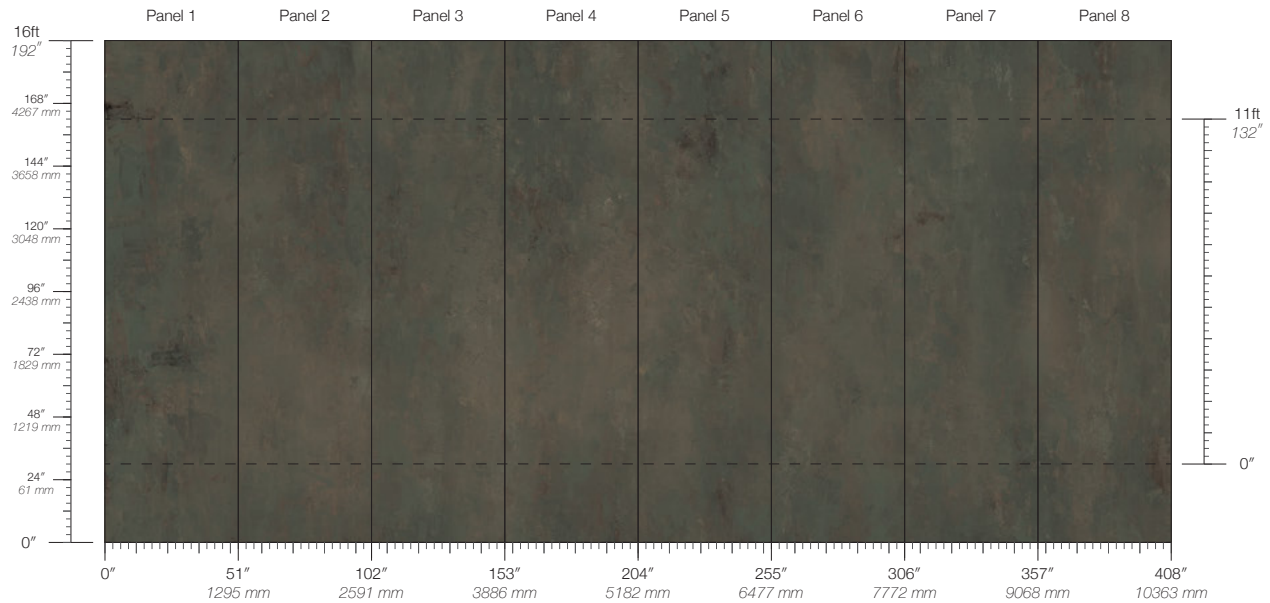

Perception Patina

Suitable for residential and commercial projects

COLOR
Patina

ITEM
6544

CONTENT
Type II PVC-Free

PANEL WIDTH
51" / 1295 mm trimmed

PANEL HEIGHT
132" / 3353 mm standard
192" / 4877 mm extended

REPEAT
Non-repeating

STOCK
Made to order

LEAD TIME
4 weeks to print

MINIMUM
1 panel

PRICE
Available upon request

ORIGIN
USA

DETAILS
Custom options available

MAINTENANCE
Water-based cleanser

ENVIRONMENTAL
FSC Certified Content
Low VOC

SPECS
Polyester & Paper Composite face
Fabric backing
13 oz per linear yard
200 g per linear meter
Smooth surface texture

TESTING
(US) ASTM E84 Adhered Class A
ASTM F793 Type II Characteristics

CONTACT
sales@calicowallpaper.com
+1 718 243 1705
57 Lispernard Street
New York, NY 10013 USA

DISCLAIMER
Refer to our website to see the full mural artwork. Reference the physical sample for color and texture. Panel maps represent mural artwork only.