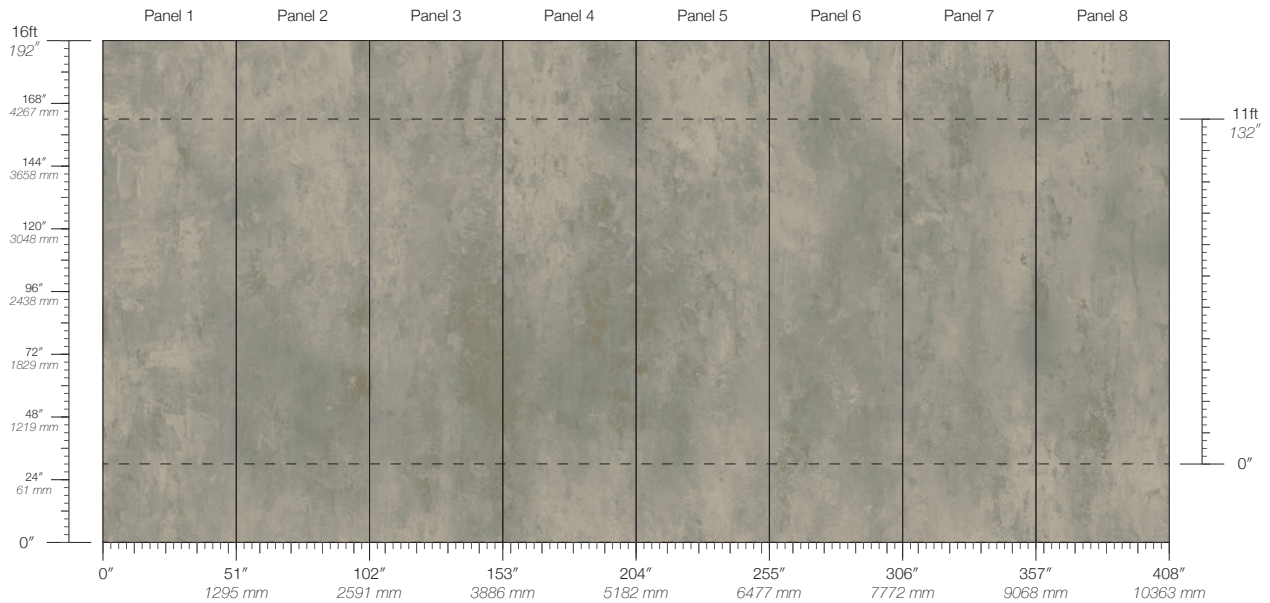

SIFT

STRIPPED

UNFINISHED

UNTOUCHED

Perception Granulate

Suitable for residential and commercial projects

COLOR

Granulate

ITEM

6542

CONTENT

Type II PVC-Free

PANEL WIDTH

51" / 1295 mm trimmed

PANEL HEIGHT

132" / 3353 mm standard
192" / 4877 mm extended

REPEAT

Non-repeating

STOCK

Made to order

LEAD TIME

4 weeks to print

MINIMUM

1 panel