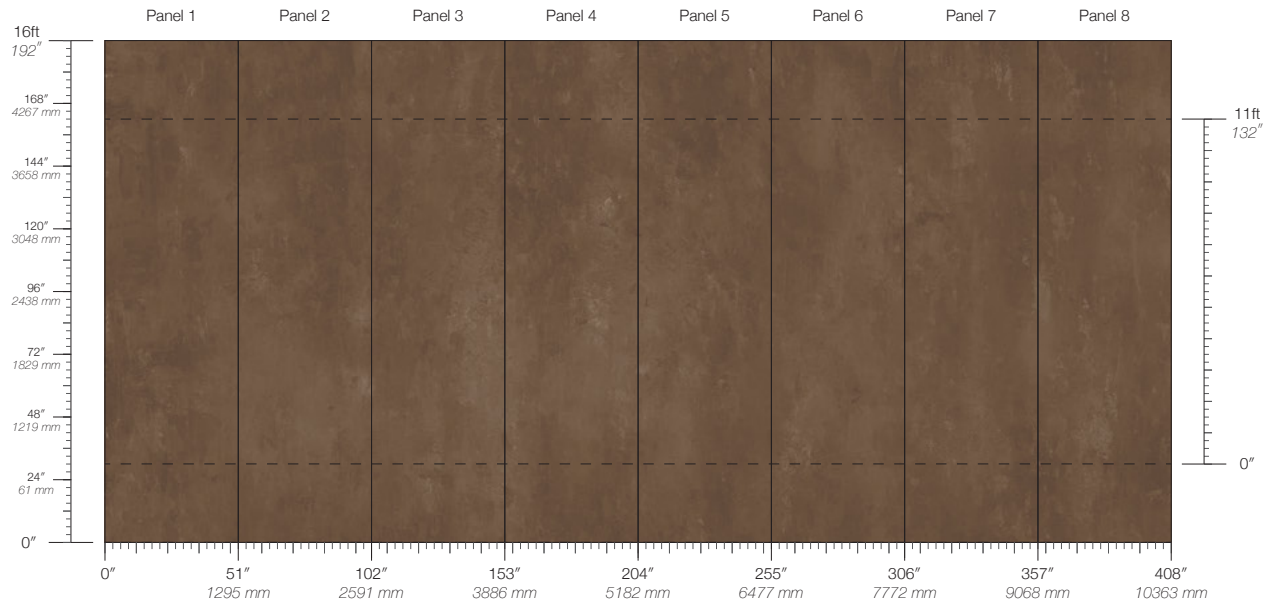

Perception Anecdote

Suitable for residential and commercial projects

COLOR
Anecdote

ITEM
6541

CONTENT
Type II PVC-Free

PANEL WIDTH
51" / 1295 mm trimmed

PANEL HEIGHT
132" / 3353 mm standard
192" / 4877 mm extended

REPEAT
Non-repeating

STOCK
Made to order

LEAD TIME
4 weeks to print

MINIMUM
1 panel

PRICE
Available upon request

ORIGIN
USA

DETAILS
Custom options available

MAINTENANCE
Water-based cleanser

ENVIRONMENTAL
FSC Certified Content
Low VOC

SPECS
Polyester & Paper Composite face
Fabric backing
13 oz per linear yard
200 g per linear meter
Smooth surface texture

TESTING
(US) ASTM E84 Adhered Class A
ASTM F793 Type II Characteristics

CONTACT
sales@calicowallpaper.com
+1 718 243 1705
57 Lispenard Street
New York, NY 10013 USA

DISCLAIMER
Refer to our website to see the full mural artwork. Reference the physical sample for color and texture. Panel maps represent mural artwork only.