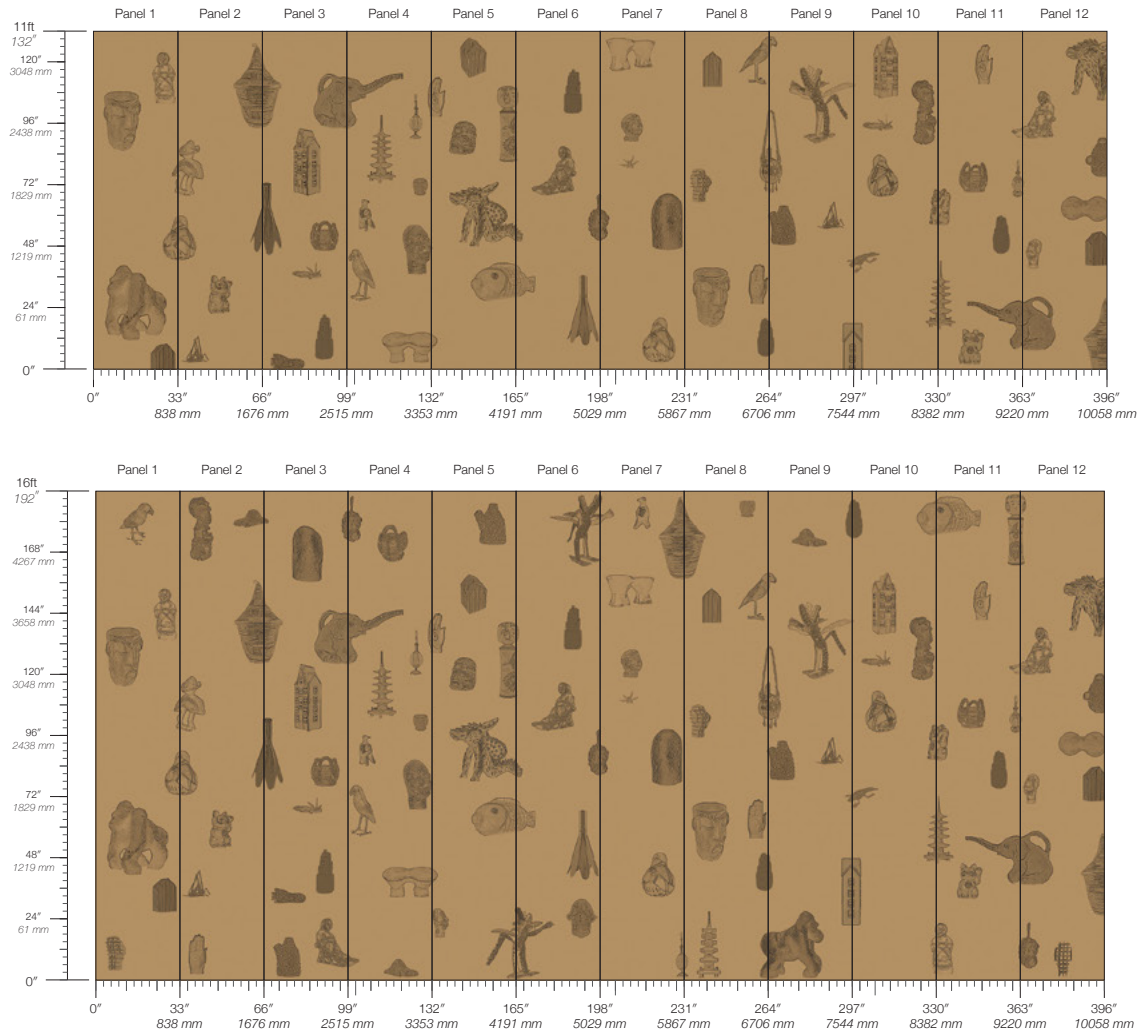

Particulare Caravan

Suitable for residential projects

COLOR
Caravan

STOCK
Made to order

REPEAT
Non-repeating

CONTACT
sales@calicowallpaper.com
+1 718 243 1705

ITEM
7502

MINIMUM
1 panel

LEAD TIME
4 weeks to print

57 Lispenard Street
New York, NY 10013 USA

CONTENT
Woven Rayon

MAINTENANCE
Vacuum lightly

ORIGIN
USA

DISCLAIMER
Refer to our website to see the full mural artwork. Reference the physical sample for color and texture. Panel maps represent mural artwork only.

PANEL WIDTH
33" / 838 mm trimmed

SPECS
Woven rayon fabric face with non-woven paper backing
Thick yarn woven surface texture

DETAILS
Custom options available

PANEL HEIGHT
132" / 3353 mm standard
192" / 4877 mm extended

PRICE
Available upon request