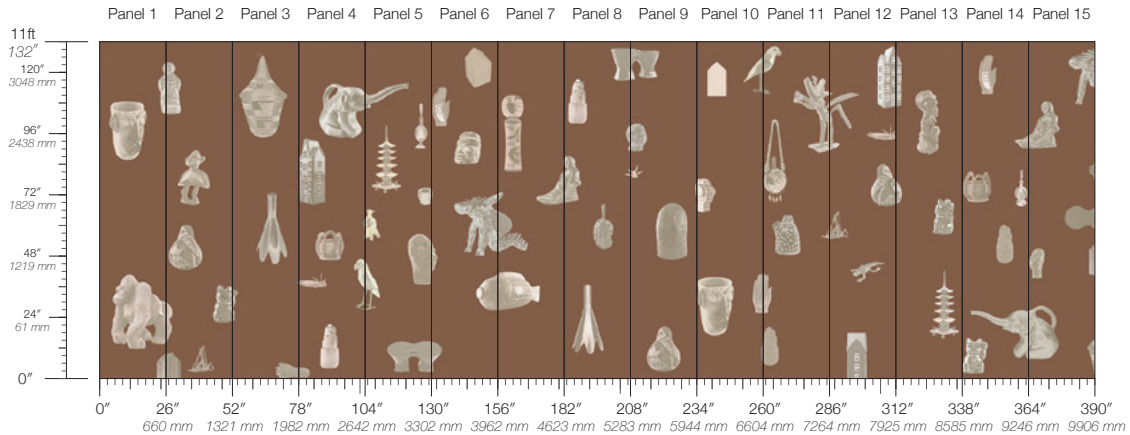

Particulare Journey

Suitable for residential and some commercial projects

COLOR
Journey

ITEM
7504

CONTENT
Clay-Coated Paper

PANEL WIDTH
26" / 661 mm trimmed

PANEL HEIGHT
132" / 3353 mm standard
192" / 4877 mm extended

REPEAT
Non-repeating

STOCK
Made to order

LEAD TIME
4 weeks to print

MINIMUM
1 panel

PRICE
Available upon request

ORIGIN
USA

DETAILS
Custom options available

MAINTENANCE
Water-based cleanser

ENVIRONMENTAL
FSC Certified Content

SPECS
100% Cellulose face
Non-woven backing
7.1 oz per linear yard
117 g per linear meter
Smooth surface texture

TESTING
(US) ASTM E84 Adhered Class A

CONTACT
sales@calicowallpaper.com
+1 718 243 1705
57 Lispenard Street
New York, NY 10013 USA

DISCLAIMER
Refer to our website to see the full mural artwork. Reference the physical sample for color and texture. Panel maps represent mural artwork only.