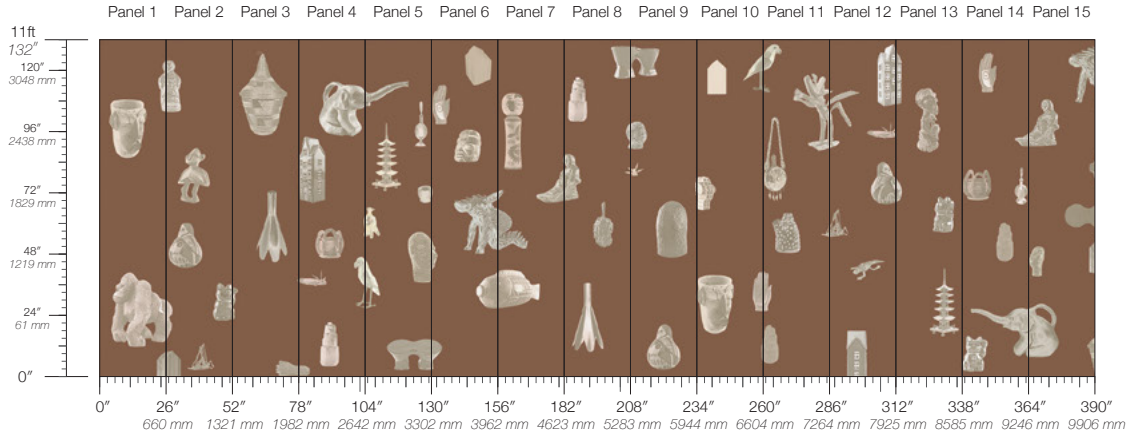

Particulaire Journey

Suitable for residential and some commercial projects

COLOR

Journey

STOCK

Made to order

MAINTENANCE

Water-based cleanser

CONTACT

sales@calicowallpaper.com
+1 718 243 1705
57 Lispenard Street
New York, NY 10013 USA

ITEM

7504

LEAD TIME

4 weeks to print

ENVIRONMENTAL

FSC Certified Content

CONTENT

Clay-Coated Paper

MINIMUM

1 panel

SPECS

100% Cellulose face
Non-woven backing
7.1 oz per linear yard
117 g per linear meter
Smooth surface texture

DISCLAIMER

Refer to our website to see the full mural artwork. Reference the physical sample for color and texture. Panel maps represent mural artwork only.

PANEL WIDTH

26" / 661 mm trimmed

PRICE

Available upon request

PANEL HEIGHT

132" / 3353 mm standard
192" / 4877 mm extended

ORIGIN

USA

TESTING

(US) ASTM E84 Adhered Class A

REPEAT

Non-repeating

DETAILS

Custom options available