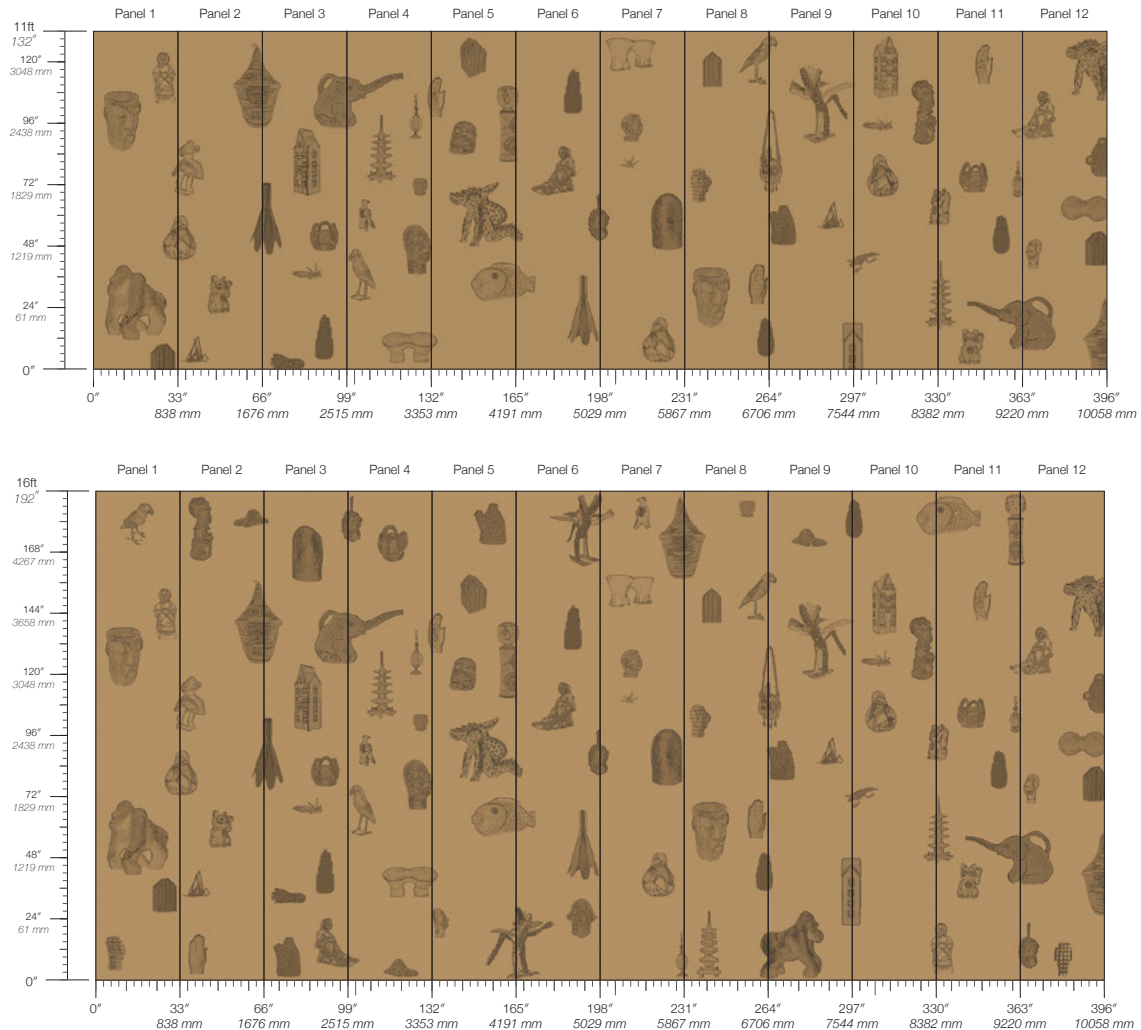

COLOR
Caravan

STOCK
Made to order

REPEAT
Non-repeating

CONTACT
sales@calicowallpaper.com
+1 718 243 1705

ITEM
7502

MINIMUM
1 panel

LEAD TIME
4 weeks to print

57 Lispenard Street
New York, NY 10013 USA

CONTENT
Woven Rayon

MAINTENANCE
Vacuum lightly

ORIGIN
USA

DISCLAIMER
Refer to our website to see the full mural artwork. Reference the physical sample for color and texture. Panel maps represent mural artwork only.

PANEL WIDTH
33" / 838 mm trimmed

SPECS
Woven rayon fabric face with non-woven paper backing
Thick yarn woven surface texture

DETAILS
Custom options available

PANEL HEIGHT
132" / 3353 mm standard
192" / 4877 mm extended