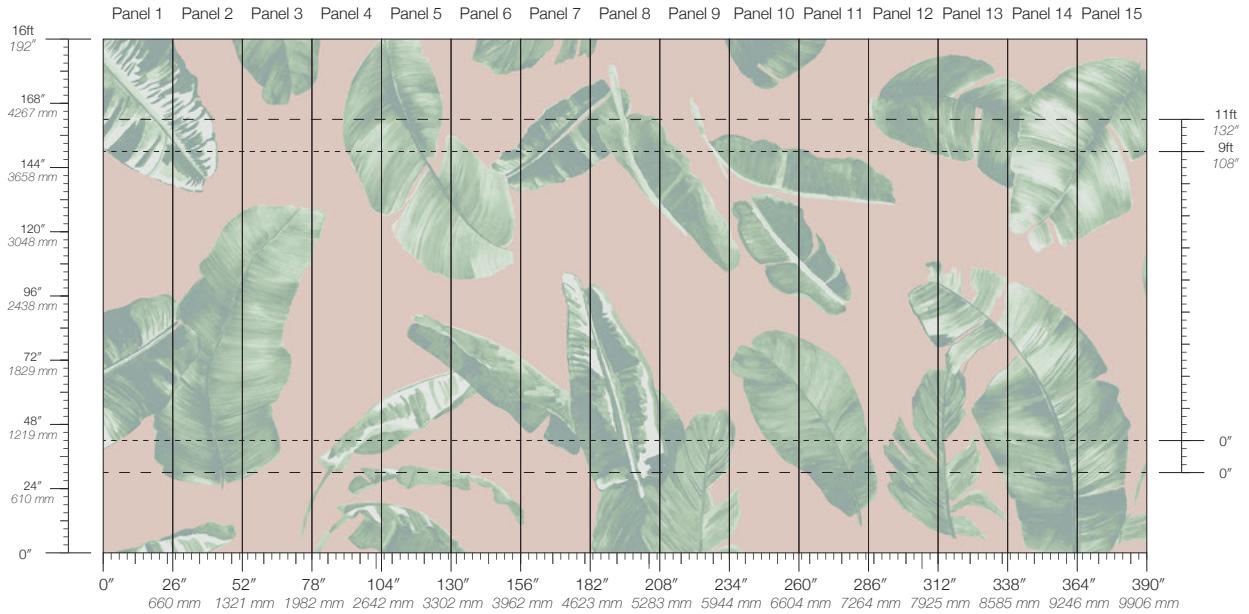

Paradiso Tropic

Suitable for residential and some commercial projects

COLOR

Tropic

REPEAT

Non-repeating

DETAILS

Custom options available

DISCLAIMER

Refer to our website to see the full mural artwork. Reference the physical sample for color and texture. Panel maps represent mural artwork only.

ITEM

3847

STOCK

Made to order

MAINTENANCE

Water-based cleanser

CONTENT

Clay-Coated Paper

LEAD TIME

4 weeks to print

ENVIRONMENTAL

FSC Certified Content

PANEL WIDTH

26" / 660 mm trimmed

MINIMUM

1 panel

SPECS

100% Cellulose Fiber
8.5 oz/yd²
289 g/m²
Smooth Surface Texture

PANEL HEIGHT

108" / 2743 mm base
132" / 3353 mm standard
192" / 4877 mm extended

PRICE

Available upon request

ORIGIN

USA

TESTING

ASTM E84 Adhered Class A