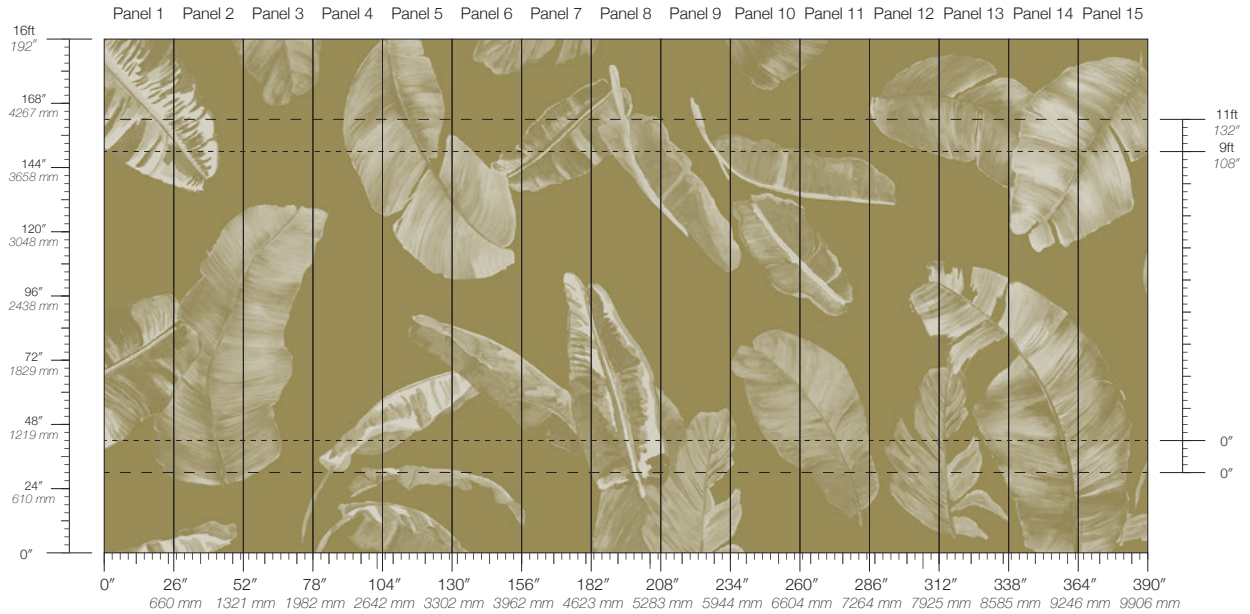

Paradiso Flourish

Suitable for residential and some commercial projects

COLOR
Flourish

REPEAT
Non-repeating

DETAILS
Custom options available

DISCLAIMER
Refer to our website to see the full mural artwork. Reference the physical sample for color and texture. Panel maps represent mural artwork only.

ITEM
3843

STOCK
Made to order

MAINTENANCE
Water-based cleanser

CONTENT
Clay-Coated Paper

LEAD TIME
4 weeks to print

ENVIRONMENTAL
FSC Certified Content

PANEL WIDTH
26" / 660 mm trimmed

MINIMUM
1 panel

SPECS
100% Cellulose Fiber
8.5 oz/yd²
289 g/m²
Smooth Surface Texture

PANEL HEIGHT
108" / 2743 mm base
132" / 3353 mm standard
192" / 4877 mm extended

PRICE
Available upon request

ORIGIN
USA

TESTING
ASTM E84 Adhered Class A