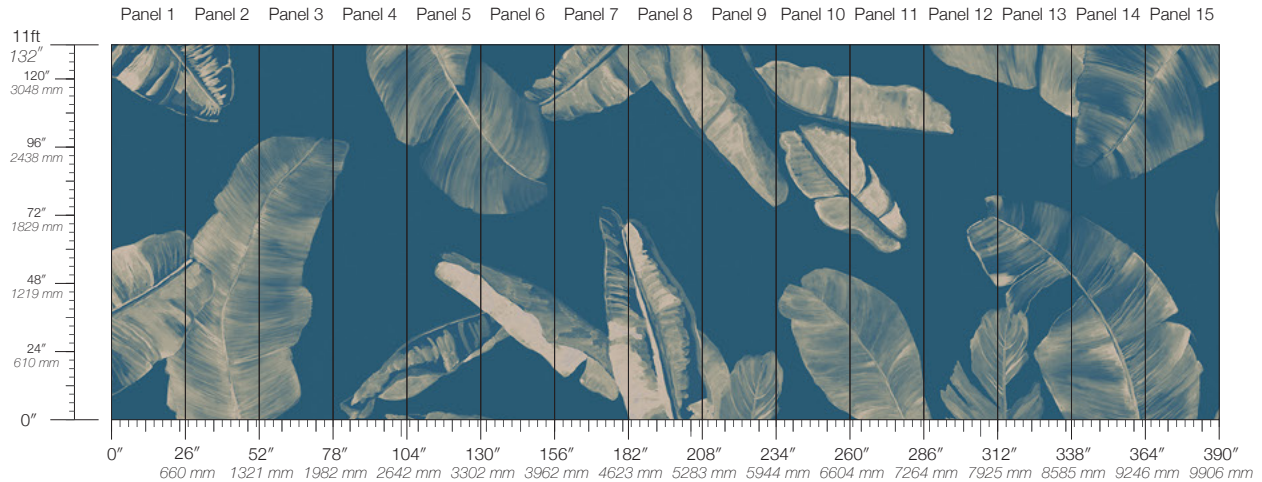

STEM

TROPIC

VIRIDIAN

# Paradiso Droplet

Suitable for residential and some commercial projects

**COLOR**  
Droplet

**ITEM**  
3842

**CONTENT**  
Clay-Coated Paper

**PANEL WIDTH**  
26" / 661 mm trimmed

**PANEL HEIGHT**  
132" / 3353 mm standard