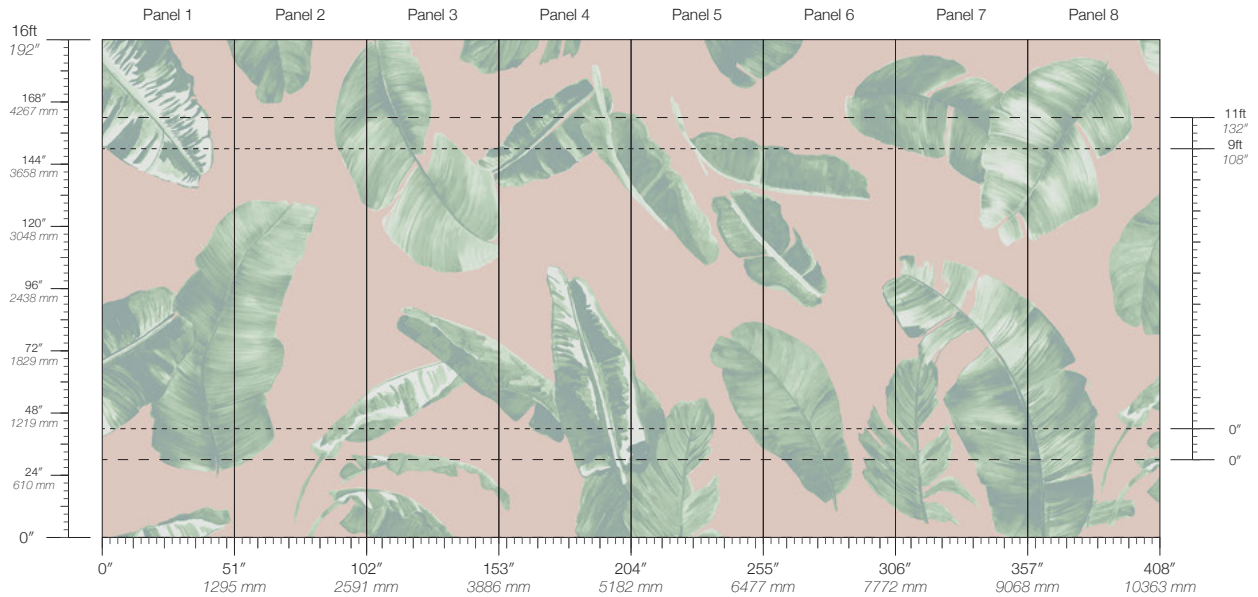

Paradiso Tropic

Suitable for residential and commercial projects

COLOR

Tropic

ITEM

3807

CONTENT

Type II PVC-Free

PANEL WIDTH

51" / 1295 mm trimmed

PANEL HEIGHT

108" / 2743 mm base
132" / 3353 mm standard
192" / 4877 mm extended

REPEAT

Non-repeating

STOCK

Made to order

LEAD TIME

4 weeks to print

MINIMUM

1 panel

PRICE

Available upon request

ORIGIN

USA

DETAILS

Custom options available

MAINTENANCE

Water-based cleanser

ENVIRONMENTAL

EPD & HPD Available
Declare Label
Red List Free
Low VOC
Contributes to LEED v4
31% Recycled Content

SPECS

Polyester/Natural Fiber Face
Fabric Backing
9.3 oz/yd²
315.3 g/m²
Dappled Surface Texture

TESTING

ASTM E84 Adhered Class A
CAN/ULC-S102
CDPH CA Section 01350

DISCLAIMER

Refer to our website to see the full mural artwork. Reference the physical sample for color and texture. Panel maps represent mural artwork only.