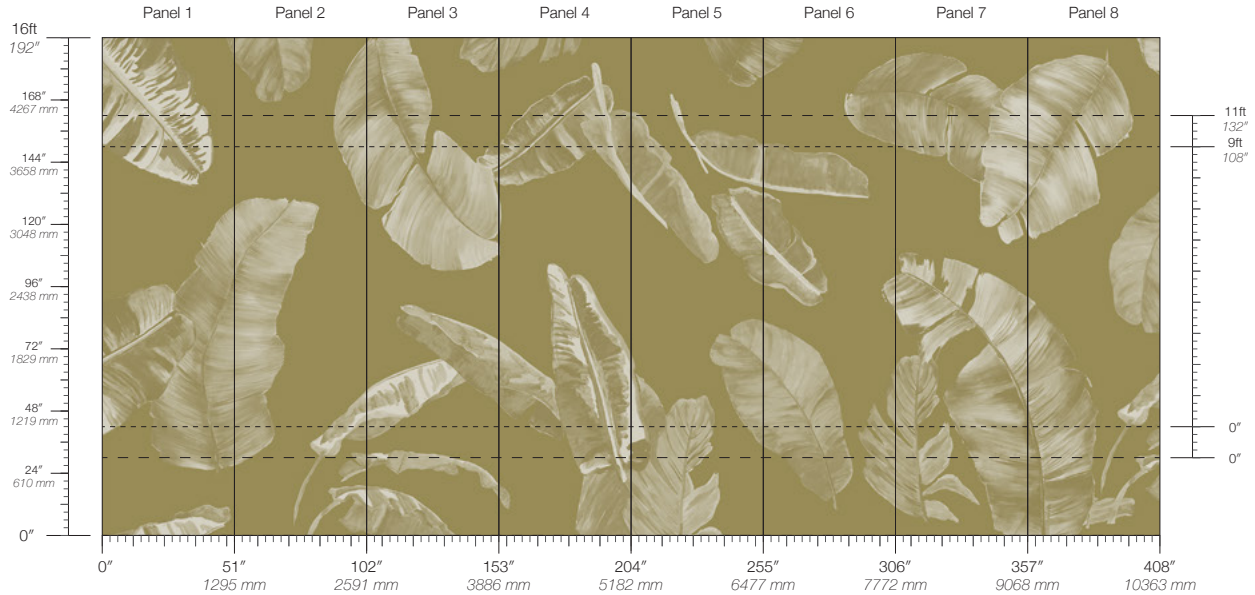

Paradiso Flourish

Suitable for residential and commercial projects

COLOR

Flourish

ITEM

3803

CONTENT

Type II PVC-Free

PANEL WIDTH

51" / 1295 mm trimmed

PANEL HEIGHT

108" / 2743 mm base
132" / 3353 mm standard
192" / 4877 mm extended

REPEAT

Non-repeating

STOCK

Made to order

LEAD TIME

4 weeks to print

MINIMUM

1 panel

PRICE

Available upon request

ORIGIN

USA

DETAILS

Custom options available

MAINTENANCE

Water-based cleanser

ENVIRONMENTAL

EPD & HPD Available
Declare Label
Red List Free
Low VOC
Contributes to LEED v4
31% Recycled Content

SPECS

Polyester/Natural Fiber Face
Fabric Backing
9.3 oz/yd²
315.3 g/m²
Dappled Surface Texture

TESTING

ASTM E84 Adhered Class A
CAN/ULC-S102
CDPH CA Section 01350

DISCLAIMER

Refer to our website to see the full mural artwork. Reference the physical sample for color and texture. Panel maps represent mural artwork only.