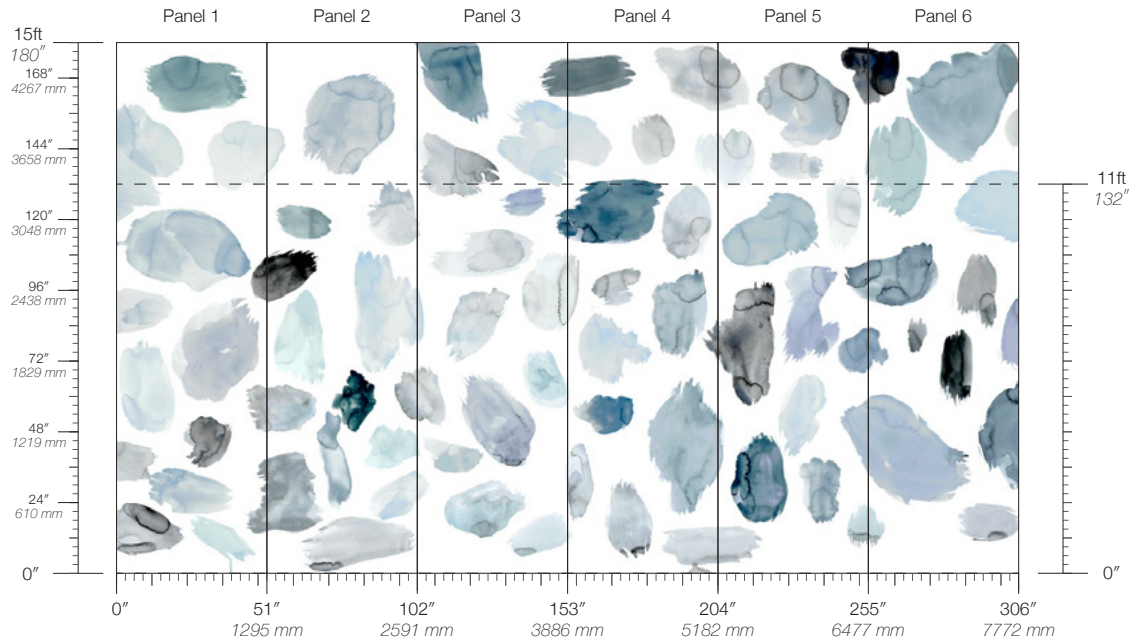

Palette Yves

Suitable for residential and commercial projects

COLOR

Yves

STOCK

Made to order

REPEAT

Non-repeating

CONTACT

sales@calicowallpaper.com
+1 718 243 1705
57 Lispenard Street
New York, NY 10013 USA

ITEM

2605

MINIMUM

1 panel

LEAD TIME

4 weeks to print

CONTENT

Type II Vinyl

MAINTENANCE

Water-based cleanser

ORIGIN

USA

DISCLAIMER

Panel maps represent mural artwork only. Reference the physical sample for color and texture.

PANEL WIDTH

51" / 1295 mm trimmed

FLAMMABILITY

ASTM E84 Adhered Class A

DETAILS

Custom options available

PANEL HEIGHT

132" / 3353 mm standard
180" / 4572 mm extended

ENVIRONMENTAL

Recycled Content, Phthalate Free
Low VOC, HPD Available

PRICE

Available upon request