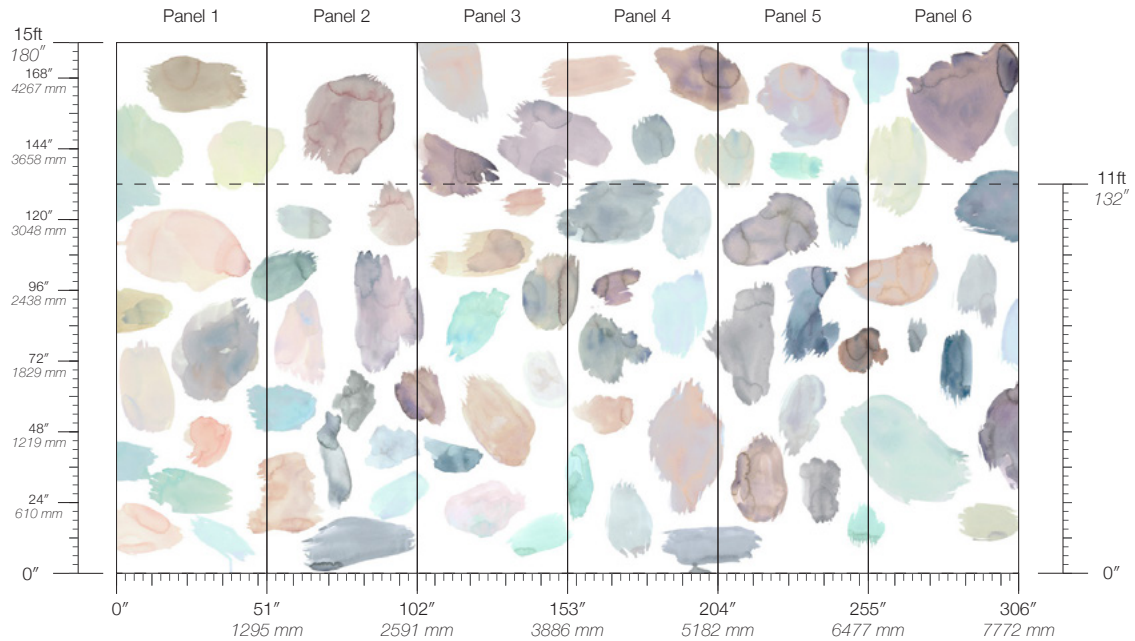

Calico

PALETTE

Tear Sheet

Palette celebrates the expansive possibilities of color.

AGNES

ALBERS

FRIDA

GEORGIA

YVES

Palette Georgia

Suitable for residential and commercial projects

COLOR
Georgia

ITEM
2604

CONTENT
Type II Vinyl

PANEL WIDTH
51" / 1295 mm trimmed

PANEL HEIGHT
132" / 3353 mm standard
180" / 4572 mm extended

REPEAT
Non-repeating

STOCK
Made to order

LEAD TIME
4 weeks to print

MINIMUM
1 panel

PRICE
Available upon request

ORIGIN
USA

DETAILS
Custom options available

ENVIRONMENTAL
Recycled Content
Phthalate Free
Low VOC
HPD Available

SPECS
Commercial Vinyl face
Polyester/Cotton woven backing
20 oz per linear yard
620 g per linear meter
Dappled surface texture

TESTING
(US) ASTM E84 Adhered Class A
(EU) EN 15102 Class B, s2
(CN) CAN/ULC-S102.2 Class A
CCC-W-408D Type II
WA Specification W-101 Type II
NFPA 286 Corner Burn Test Class A