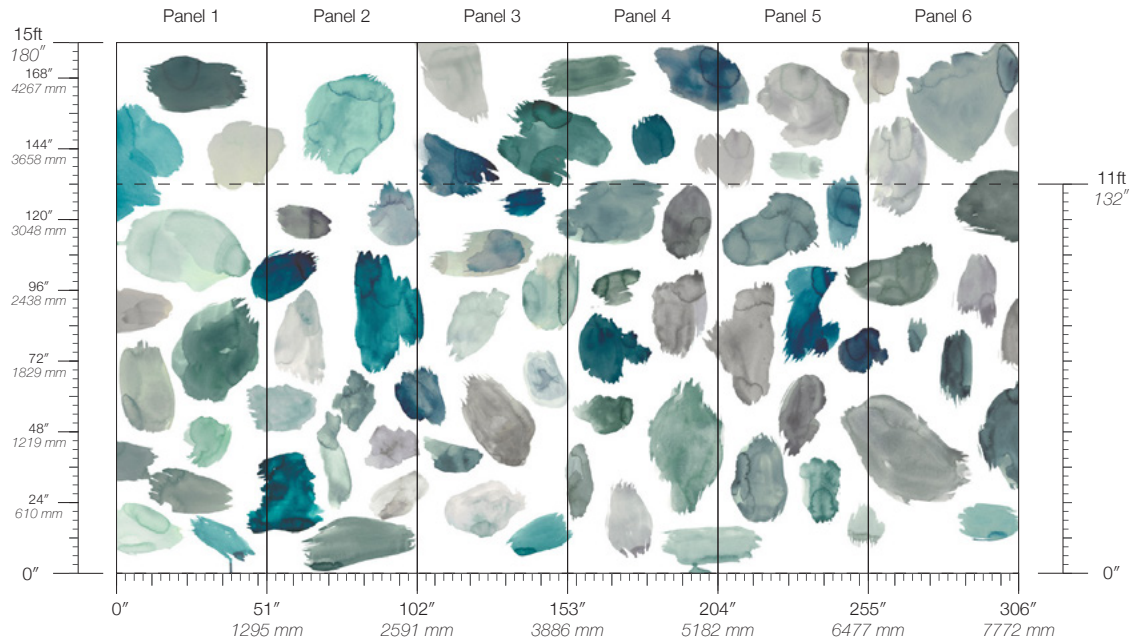

Palette Frida

Suitable for residential and commercial projects

COLOR
Frida

STOCK
Made to order

REPEAT
Non-repeating

CONTACT
sales@calicowallpaper.com
+1 718 243 1705
57 Lispenard Street
New York, NY 10013 USA

ITEM
2603

MINIMUM
1 panel

LEAD TIME
4 weeks to print

CONTENT
Type II Vinyl

MAINTENANCE
Water-based cleanser

ORIGIN
USA

DISCLAIMER
Panel maps represent mural artwork only. Reference the physical sample for color and texture.

PANEL WIDTH
51" / 1295 mm trimmed

FLAMMABILITY
ASTM E84 Adhered Class A

DETAILS
Custom options available

PANEL HEIGHT
132" / 3353 mm standard
180" / 4572 mm extended

ENVIRONMENTAL
Recycled Content, Phthalate Free
Low VOC, HPD Available

PRICE
Available upon request