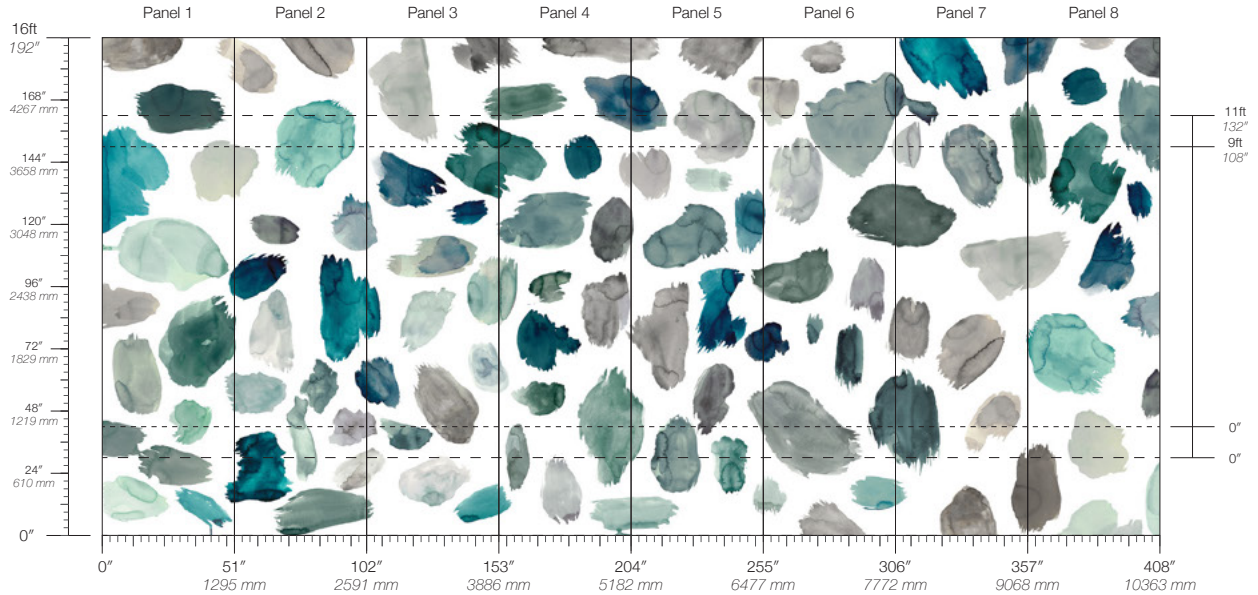

Palette Frida

Suitable for residential and commercial projects

COLOR

Frida

ITEM

2603

CONTENT

Type II Vinyl

PANEL WIDTH

51" / 1295 mm trimmed

PANEL HEIGHT

108" / 2743 mm base
132" / 3353 mm standard
192" / 4877 mm extended

REPEAT

Non-repeating

STOCK

Made to order

LEAD TIME

4 weeks to print

MINIMUM

1 panel

PRICE

Available upon request

ORIGIN

USA

DETAILS

Custom options available

MAINTENANCE

Water-based cleanser

ENVIRONMENTAL

EPD & HPD Available
Low VOC
11% Recycled Content
Phthalate Free

SPECS

Commercial Vinyl Face
Polyester/Cotton Woven Backing
13.33 oz/yd²
452 g/m²
Dappled Surface Texture

TESTING

ASTM E84 Adhered Class A
CAN/ULC-S102
EN 15102 Class B, s2
CDPH CA Section 01350

DISCLAIMER

Refer to our website to see the full mural artwork. Reference the physical sample for color and texture. Panel maps represent mural artwork only.