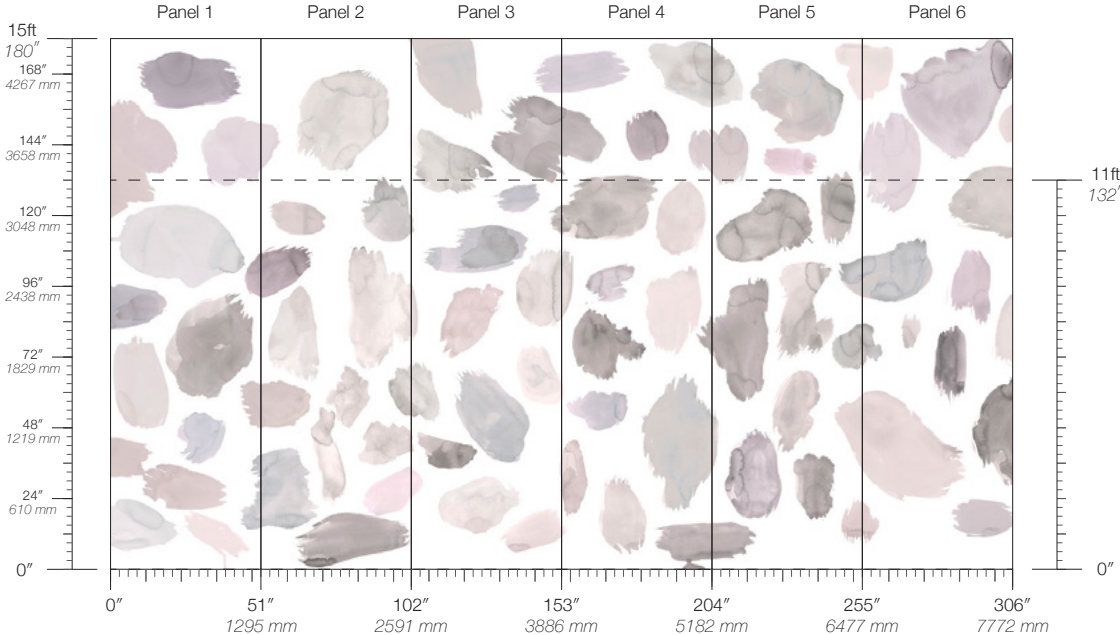

# PALETTE

Tear Sheet

Palette celebrates the expansive possibilities of color.

AGNES

ALBERS

FRIDA

GEORGIA

YVES

# Palette Agnes

Suitable for residential and commercial projects

**COLOR**  
Agnes

**ITEM**  
2601

**CONTENT**  
Type II Vinyl

**PANEL WIDTH**  
51" / 1295 mm trimmed

**PANEL HEIGHT**  
132" / 3353 mm standard  
180" / 4572 mm extended

**REPEAT**  
Non-repeating

**STOCK**  
Made to order

**LEAD TIME**  
4 weeks to print

**MINIMUM**  
1 panel

**PRICE**  
Available upon request

**ORIGIN**  
USA

**DETAILS**  
Custom options available

**ENVIRONMENTAL**  
Recycled Content  
Phthalate Free  
Low VOC  
HPD Available

**SPECS**  
Commercial Vinyl face  
Polyester/Cotton woven backing  
20 oz per linear yard  
620 g per linear meter  
Dappled surface texture

**TESTING**  
(US) ASTM E84 Adhered Class A  
(EU) EN 15102 Class B, s2  
(CN) CAN/ULC-S102.2 Class A  
CCC-W-408D Type II  
WA Specification W-101 Type II  
NFPA 286 Corner Burn Test Class A