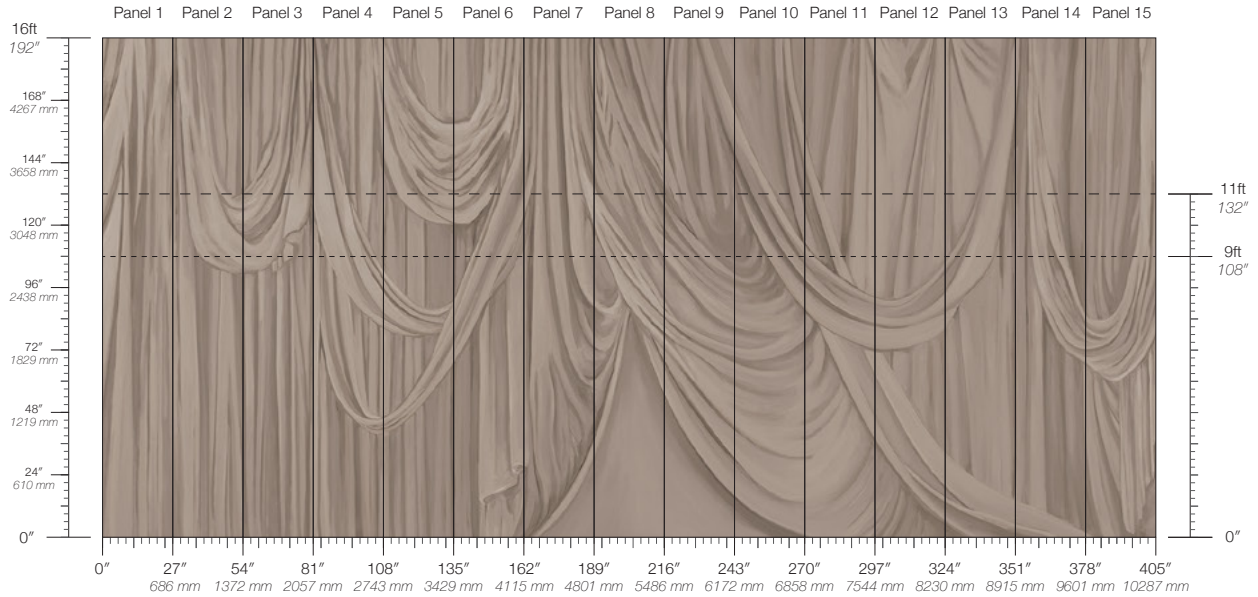

Overture Matinee

Suitable for residential and some commercial projects

COLOR

Matinee

REPEAT

Non-repeating

DETAILS

Custom options available

DISCLAIMER

Refer to our website to see the full mural artwork. Reference the physical sample for color and texture. Panel maps represent mural artwork only.

ITEM

7606

STOCK

Made to order

MAINTENANCE

Water-based cleanser

CONTENT

Fiber Paper

LEAD TIME

4 weeks to print

ENVIRONMENTAL

FSC Certified Content

PANEL WIDTH

27" / 686 mm trimmed

MINIMUM

1 panel

SPCS

Cellulose & Polyester Fiber

4.33 oz/yd²

147 g/m²

Fibrous Surface Texture

PANEL HEIGHT

108" / 2743 mm base

132" / 3353 mm standard

192" / 4877 mm extended

PRICE

Available upon request

ORIGIN

USA

TESTING

ASTM E84 Adhered Class A