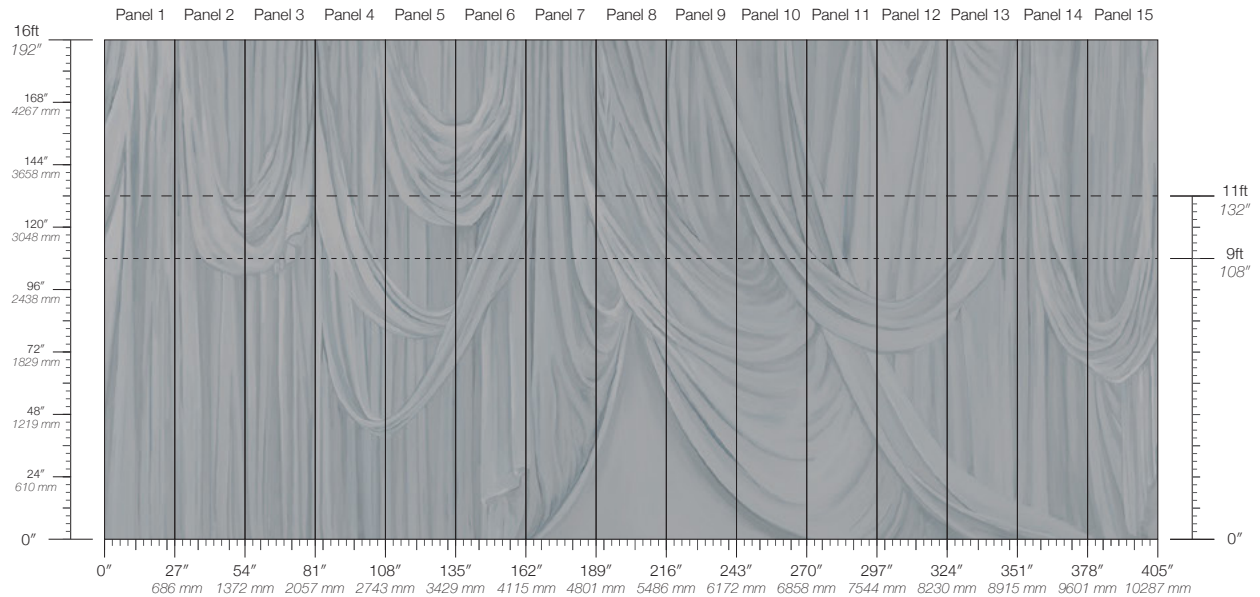

Overture Chorus

Suitable for residential and some commercial projects

COLOR

Chorus

REPEAT

Non-repeating

DETAILS

Custom options available

DISCLAIMER

Refer to our website to see the full mural artwork. Reference the physical sample for color and texture. Panel maps represent mural artwork only.

ITEM

7604

STOCK

Made to order

MAINTENANCE

Water-based cleanser

CONTENT

Fiber Paper

LEAD TIME

4 weeks to print

ENVIRONMENTAL

FSC Certified Content

PANEL WIDTH

27" / 686 mm trimmed

MINIMUM

1 panel

SPECS

Cellulose & Polyester Fiber

4.33 oz/yd²

147 g/m²

Fibrous Surface Texture

PANEL HEIGHT

108" / 2743 mm base

132" / 3353 mm standard

192" / 4877 mm extended

PRICE

Available upon request

ORIGIN

USA

TESTING

ASTM E84 Adhered Class A