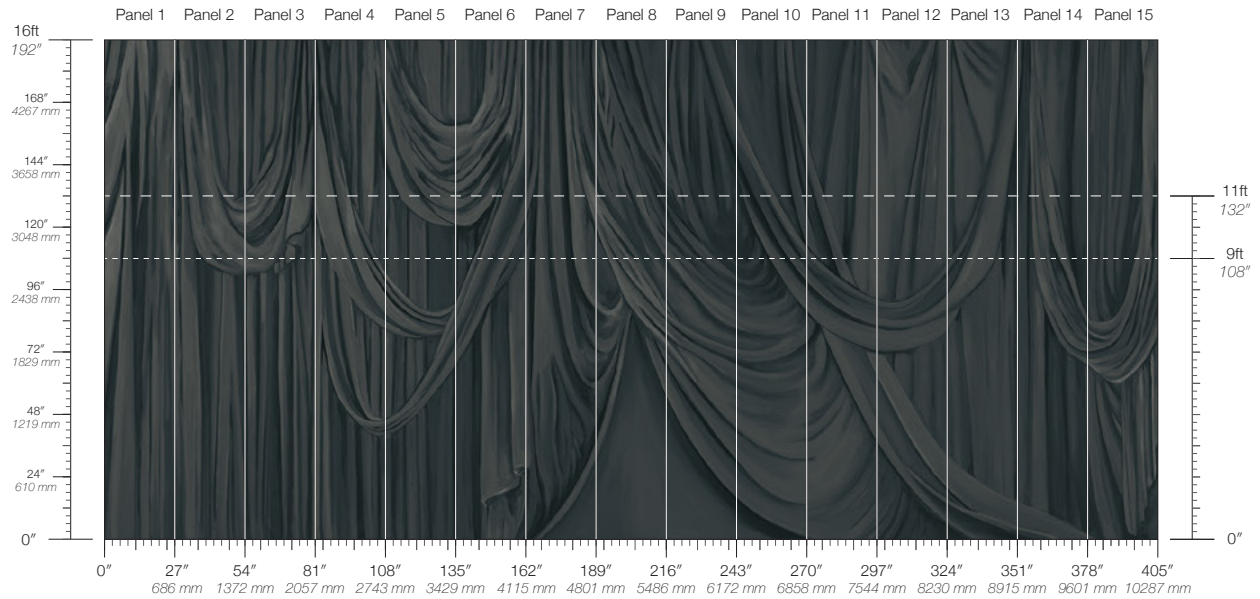

Overture Audition

Suitable for residential and some commercial projects

COLOR

Audition

REPEAT

Non-repeating

DETAILS

Custom options available

DISCLAIMER

Refer to our website to see the full mural artwork. Reference the physical sample for color and texture. Panel maps represent mural artwork only.

ITEM

7602

STOCK

Made to order

MAINTENANCE

Water-based cleanser

CONTENT

Fiber Paper

LEAD TIME

4 weeks to print

ENVIRONMENTAL

FSC Certified Content

PANEL WIDTH

27" / 686 mm trimmed

MINIMUM

1 panel

SPCS

Cellulose & Polyester Fiber

PANEL HEIGHT

108" / 2743 mm base
132" / 3353 mm standard
192" / 4877 mm extended

PRICE

Available upon request

TESTING

Fibrous Surface Texture

ORIGIN

USA

TESTING

ASTM E84 Adhered Class A