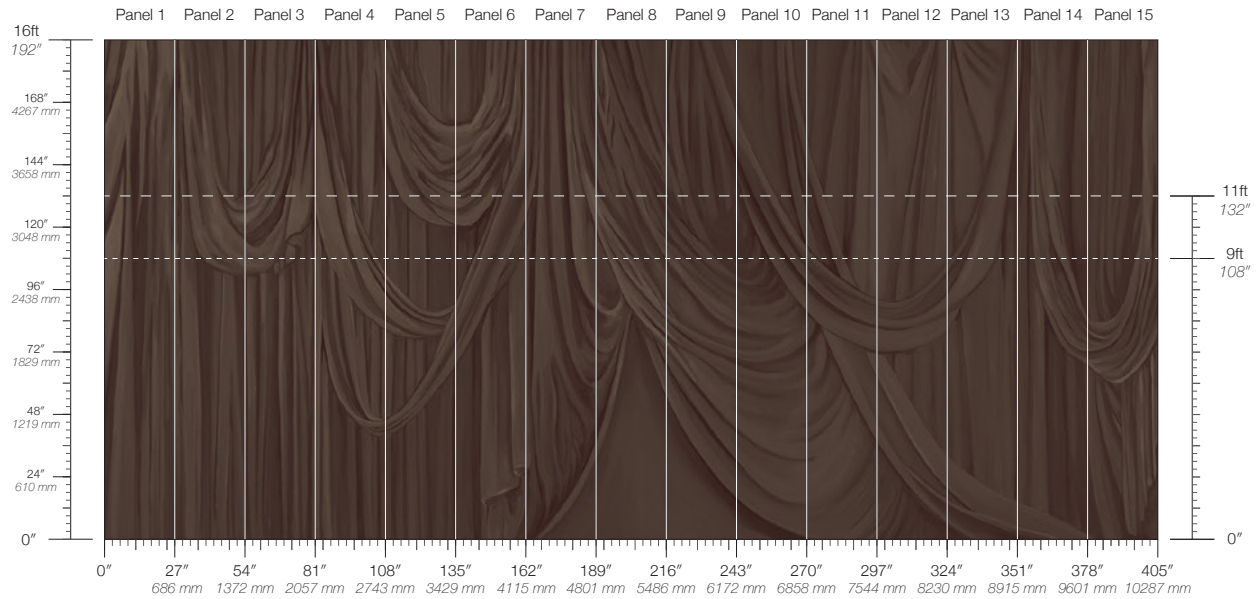

Overture Applause

Suitable for residential and some commercial projects

COLOR

Applause

REPEAT

Non-repeating

DETAILS

Custom options available

DISCLAIMER

Refer to our website to see the full mural artwork. Reference the physical sample for color and texture. Panel maps represent mural artwork only.

ITEM

7601

STOCK

Made to order

MAINTENANCE

Water-based cleanser

CONTENT

Fiber Paper

LEAD TIME

4 weeks to print

ENVIRONMENTAL

FSC Certified Content

PANEL WIDTH

27" / 686 mm trimmed

MINIMUM

1 panel

SPCS

Cellulose & Polyester Fiber
4.33 oz/yd²
147 g/m²
Fibrous Surface Texture

PANEL HEIGHT

108" / 2743 mm base
132" / 3353 mm standard
192" / 4877 mm extended

PRICE

Available upon request

ORIGIN

USA

TESTING

ASTM E84 Adhered Class A