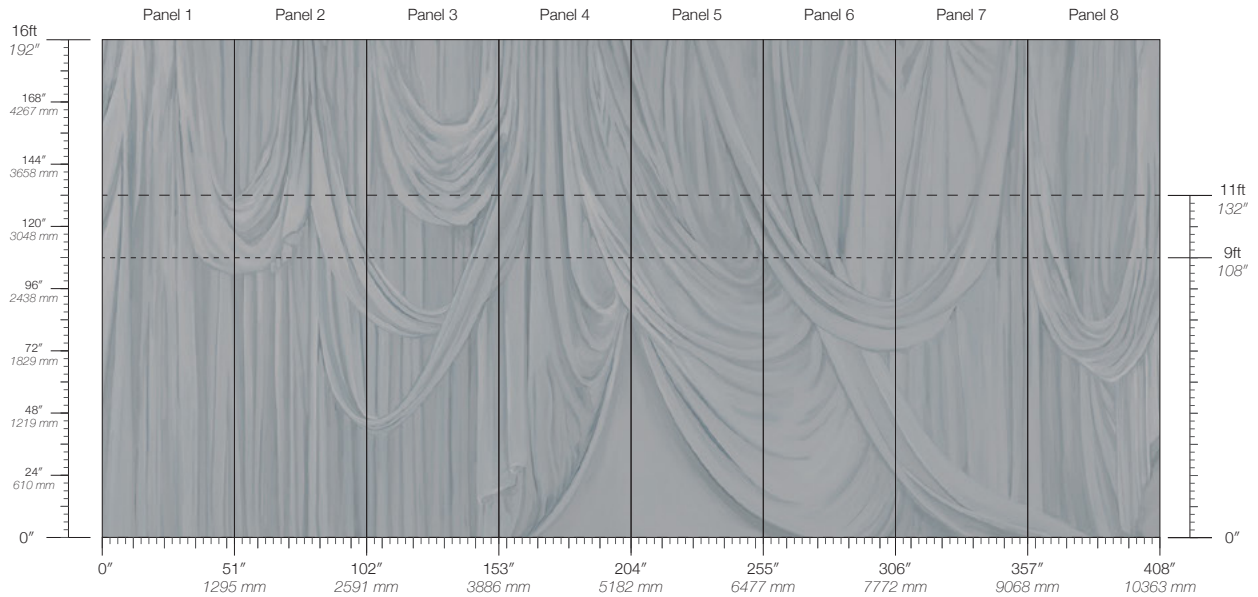

Overture Chorus

Suitable for residential and commercial projects

COLOR

Chorus

ITEM

7644

CONTENT

Type II PVC-Free

PANEL WIDTH

51" / 1295 mm trimmed

PANEL HEIGHT

108" / 2743 mm base
132" / 3353 mm standard
192" / 4877 mm extended

REPEAT

Non-repeating

STOCK

Made to order

LEAD TIME

4 weeks to print

MINIMUM

1 panel

PRICE

Available upon request

ORIGIN

USA

DETAILS

Custom options available

MAINTENANCE

Water-based cleanser

ENVIRONMENTAL

HPD Available
Declare Label
Red List Free
Low VOC
Contributes to LEED v4
15% Recycled Content

SPECS

Olefin Composite Face
Polyester/Cotton Woven Backing
13.33 oz/yd²
452 g/m²
Stippled Surface Texture

TESTING

ASTM E84 Adhered Class A
CAN/ULC-S102
EN 15102 Class B, s1 d0
CDPH CA Section 01350

DISCLAIMER

Refer to our website to see the full mural artwork. Reference the physical sample for color and texture. Panel maps represent mural artwork only.