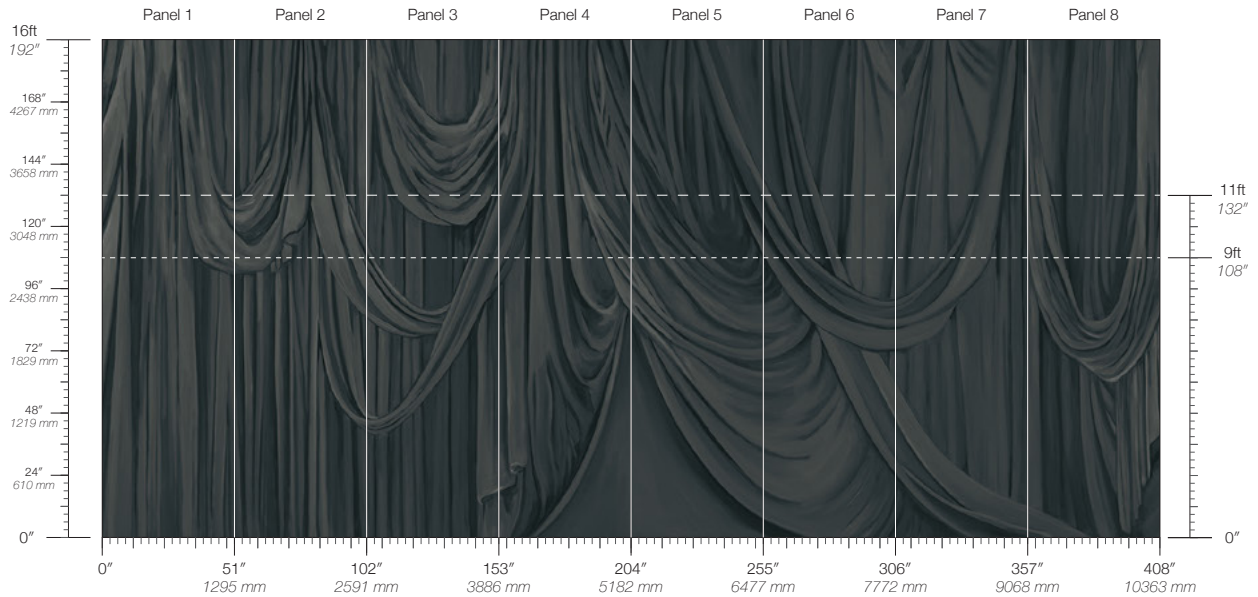

Overture Audition

Suitable for residential and commercial projects

COLOR

Audition

ITEM

7642

CONTENT

Type II PVC-Free

PANEL WIDTH

51" / 1295 mm trimmed

PANEL HEIGHT

108" / 2743 mm base
132" / 3353 mm standard
192" / 4877 mm extended

REPEAT

Non-repeating

STOCK

Made to order

LEAD TIME

4 weeks to print

MINIMUM

1 panel

PRICE

Available upon request

ORIGIN

USA

DETAILS

Custom options available

MAINTENANCE

Water-based cleanser

ENVIRONMENTAL

HPD Available
Declare Label
Red List Free
Low VOC
Contributes to LEED v4
15% Recycled Content

SPECS

Olefin Composite Face
Polyester/Cotton Woven Backing
13.33 oz/yd²
452 g/m²
Stippled Surface Texture

TESTING

ASTM E84 Adhered Class A
CAN/ULC-S102
EN 15102 Class B, s1 d0
CDPH CA Section 01350

DISCLAIMER

Refer to our website to see the full mural artwork. Reference the physical sample for color and texture. Panel maps represent mural artwork only.