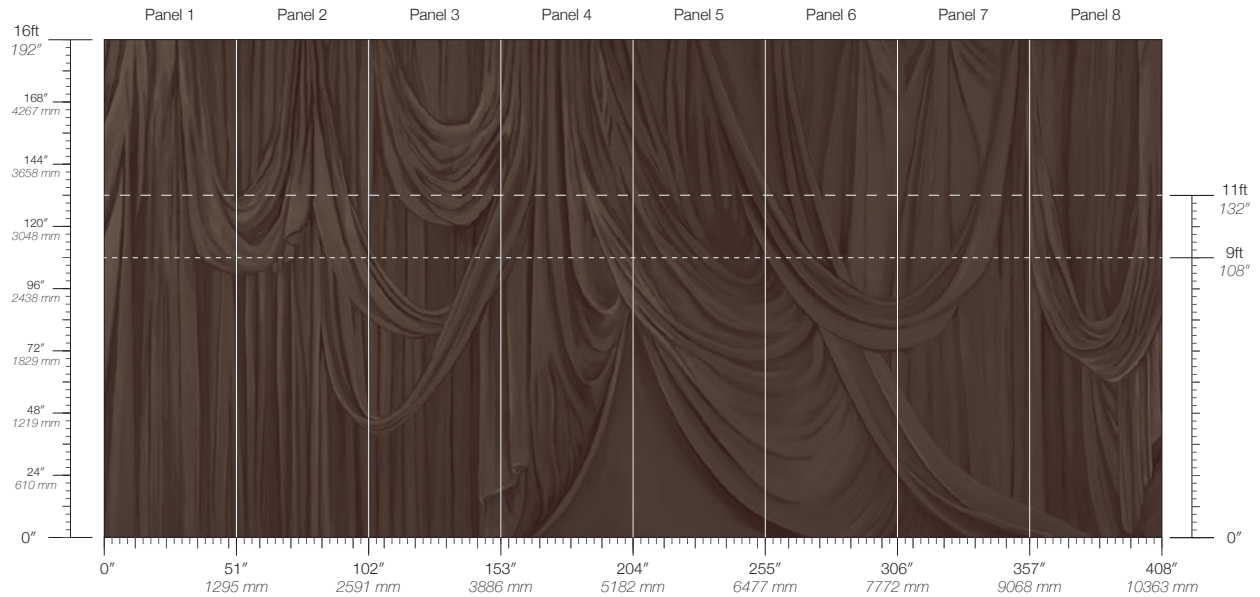

Overture Applause

Suitable for residential and commercial projects

COLOR

Applause

ITEM

7641

CONTENT

Type II PVC-Free

PANEL WIDTH

51" / 1295 mm trimmed

PANEL HEIGHT

108" / 2743 mm base
132" / 3353 mm standard
192" / 4877 mm extended

REPEAT

Non-repeating

STOCK

Made to order

LEAD TIME

4 weeks to print

MINIMUM

1 panel

PRICE

Available upon request

ORIGIN

USA

DETAILS

Custom options available

MAINTENANCE

Water-based cleanser

ENVIRONMENTAL

HPD Available
Declare Label
Red List Free
Low VOC
Contributes to LEED v4
15% Recycled Content

SPECS

Olefin Composite Face
Polyester/Cotton Woven Backing
13.33 oz/yd²
452 g/m²
Stippled Surface Texture

TESTING

ASTM E84 Adhered Class A
CAN/ULC-S102
EN 15102 Class B, s1 d0
CDPH CA Section 01350

DISCLAIMER

Refer to our website to see the full mural artwork. Reference the physical sample for color and texture. Panel maps represent mural artwork only.